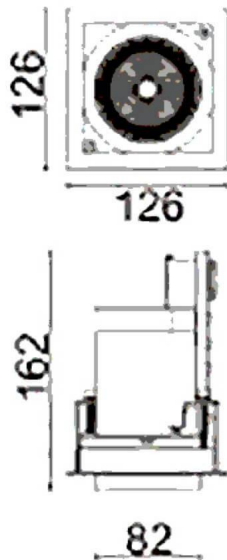

D-TUBE

Lavov Downlights from the family D-TUBE ,power 30 W and CRI 80 with an optic 24 degrees made in Die Cast Aluminum finished in Black with a real lumen output of 2430lm and an efficiency of 81lm/W. DALI driver.

Item code	86.D010.2323.02
Product type	Indoor
Category	Downlights
Family	D-TUBE
Subfamily	D-TUBE
Pictograms	

Scheme

Product	
Real power (W)	30
Real luminous flux (Lm)	2430
Luminous efficiency (Lm/W)	81
Beam angle (°)	24
Life time (h)	50000 h L80B10
IP	20
Electrical class insulation	Clas II
Colour	Black
Control gear included	Yes
Control gear	DALI
Flicker Free	Yes
Light source	LED
Type of LED	COB
Colour temperature (K)	3000
Colour consistency (SDCM)	SDCM<3
CRI	80