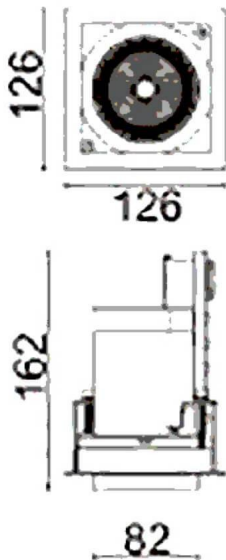

D-TUBE

Lavov Downlights from the family D-TUBE ,power 30 W and CRI 80 with an optic 24 degrees made in Die Cast Aluminum finished in Black with a real lumen output of 2430lm and an efficiency of 81lm/W. DALI driver.

Item code	86.D010.2323.02
Product type	Indoor
Category	Downlights
Family	D-TUBE
Subfamily	D-TUBE
Pictograms	

Scheme

Product	
Real power (W)	30
Real luminous flux (Lm)	2430
Luminous efficiency (Lm/W)	81
Beam angle (°)	24
Life time (h)	50000 h L80B10
IP	20
Electrical class insulation	Clas II
Colour	Black
Control gear included	Yes
Control gear	DALI
Flicker Free	Yes
Light source	LED
Type of LED	COB
Colour temperature (K)	3000
Colour consistency (SDCM)	SDCM<3
CRI	80