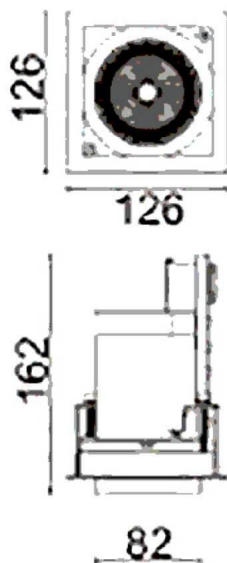

### D-TUBE

Lavov Downlights from the family D-TUBE ,power 30 W and CRI 80 with an optic 24 degrees made in Die Cast Aluminum finished in Black with a real lumen output of 2430lm and an efficiency of 81lm/W. DALI driver.

Item code	86.D010.2323.02
Product type	Indoor
Category	Downlights
Family	D-TUBE
Subfamily	D-TUBE
Pictograms	

### Scheme

Product	
Real power (W)	30
Real luminous flux (Lm)	2430
Luminous efficiency (Lm/W)	81
Beam angle (°)	24
Life time (h)	50000 h L80B10
IP	20
Electrical class insulation	Clas II
Colour	Black
Control gear included	Yes
Control gear	DALI
Flicker Free	Yes
Light source	LED
Type of LED	COB
Colour temperature (K)	3000
Colour consistency (SDCM)	SDCM<3
CRI	80