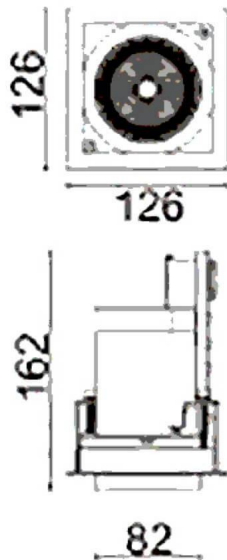

D-TUBE

Lavov Downlights from the family D-TUBE ,power 30 W and CRI 80 with an optic 40 degrees made in Die Cast Aluminum finished in White with a real lumen output of 2430lm and an efficiency of 81lm/W. ON/OFF driver.

Item code	86.D010.2331.01
Product type	Indoor
Category	Downlights
Family	D-TUBE
Subfamily	D-TUBE
Pictograms	

Scheme

Product	
Real power (W)	30
Real luminous flux (Lm)	2430
Luminous efficiency (Lm/W)	81
Beam angle (°)	40
Life time (h)	50000 h L80B10
IP	20
Electrical class insulation	Clas II
Colour	White
Control gear included	Yes
Control gear	ON/OFF
Flicker Free	Yes
Light source	LED
Type of LED	COB
Colour temperature (K)	3000
Colour consistency (SDCM)	SDCM<3
CRI	80