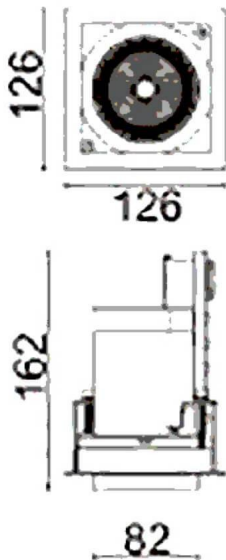

### D-TUBE

Lavov Downlights from the family D-TUBE ,power 30 W and CRI 80 with an optic 40 degrees made in Die Cast Aluminum finished in White with a real lumen output of 2430lm and an efficiency of 81lm/W. ON/OFF driver.

Item code	86.D010.2331.01
Product type	Indoor
Category	Downlights
Family	D-TUBE
Subfamily	D-TUBE
Pictograms	

### Scheme

<b>Product</b>	
Real power (W)	30
Real luminous flux (Lm)	2430
Luminous efficiency (Lm/W)	81
Beam angle (°)	40
Life time (h)	50000 h L80B10
IP	20
Electrical class insulation	Clas II
Colour	White
Control gear included	Yes
Control gear	ON/OFF
Flicker Free	Yes
Light source	LED
Type of LED	COB
Colour temperature (K)	3000
Colour consistency (SDCM)	SDCM<3
CRI	80