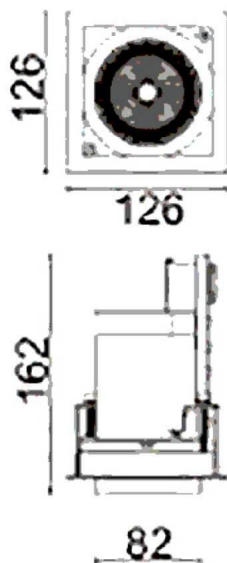

D-TUBE

Lavov Downlights from the family D-TUBE ,power 30 W and CRI 80 with an optic 40 degrees made in Die Cast Aluminum finished in White with a real lumen output of 2430lm and an efficiency of 81lm/W. ON/OFF driver.

Item code	86.D010.2331.01
Product type	Indoor
Category	Downlights
Family	D-TUBE
Subfamily	D-TUBE
Pictograms	

Scheme

Product	
Real power (W)	30
Real luminous flux (Lm)	2430
Luminous efficiency (Lm/W)	81
Beam angle (°)	40
Life time (h)	50000 h L80B10
IP	20
Electrical class insulation	Clas II
Colour	White
Control gear included	Yes
Control gear	ON/OFF
Flicker Free	Yes
Light source	LED
Type of LED	COB
Colour temperature (K)	3000
Colour consistency (SDCM)	SDCM<3
CRI	80