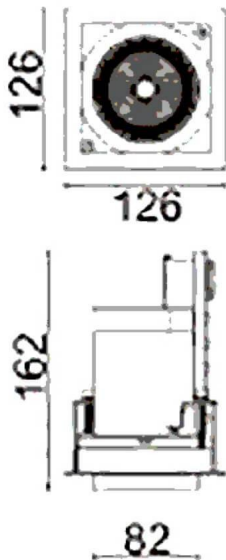

D-TUBE

Lavov Downlights from the family D-TUBE ,power 30 W and CRI 80 with an optic 40 degrees made in Die Cast Aluminum finished in White with a real lumen output of 2430lm and an efficiency of 81lm/W. ON/OFF driver.

Item code	86.D010.2331.01
Product type	Indoor
Category	Downlights
Family	D-TUBE
Subfamily	D-TUBE
Pictograms	

Scheme

Product	
Real power (W)	30
Real luminous flux (Lm)	2430
Luminous efficiency (Lm/W)	81
Beam angle (°)	40
Life time (h)	50000 h L80B10
IP	20
Electrical class insulation	Clas II
Colour	White
Control gear included	Yes
Control gear	ON/OFF
Flicker Free	Yes
Light source	LED
Type of LED	COB
Colour temperature (K)	3000
Colour consistency (SDCM)	SDCM<3
CRI	80