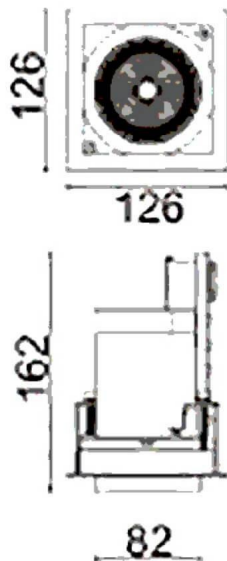

D-TUBE

Lavov Downlights from the family D-TUBE ,power 30 W and CRI 80 with an optic 40 degrees made in Die Cast Aluminum finished in Black with a real lumen output of 2430lm and an efficiency of 81lm/W. ON/OFF driver.

Item code	86.D010.2331.02
Product type	Indoor
Category	Downlights
Family	D-TUBE
Subfamily	D-TUBE
Pictograms	

Scheme

Product	
Real power (W)	30
Real luminous flux (Lm)	2430
Luminous efficiency (Lm/W)	81
Beam angle (°)	40
Life time (h)	50000 h L80B10
IP	20
Electrical class insulation	Clas II
Colour	Black
Control gear included	Yes
Control gear	ON/OFF
Flicker Free	Yes
Light source	LED
Type of LED	COB
Colour temperature (K)	3000
Colour consistency (SDCM)	SDCM<3
CRI	80