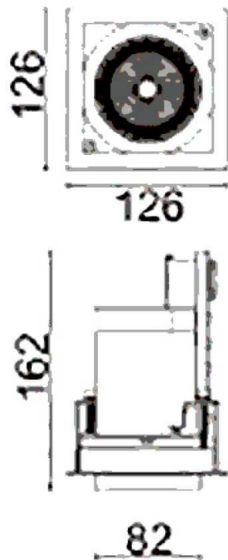

D-TUBE

Lavov Downlights from the family D-TUBE ,power 30 W and CRI 80 with an optic 40 degrees made in Die Cast Aluminum finished in Black with a real lumen output of 2430lm and an efficiency of 81lm/W. ON/OFF driver.

Item code	86.D010.2331.02
Product type	Indoor
Category	Downlights
Family	D-TUBE
Subfamily	D-TUBE
Pictograms	

Scheme

Product	
Real power (W)	30
Real luminous flux (Lm)	2430
Luminous efficiency (Lm/W)	81
Beam angle (°)	40
Life time (h)	50000 h L80B10
IP	20
Electrical class insulation	Clas II
Colour	Black
Control gear included	Yes
Control gear	ON/OFF
Flicker Free	Yes
Light source	LED
Type of LED	COB
Colour temperature (K)	3000
Colour consistency (SDCM)	SDCM<3
CRI	80