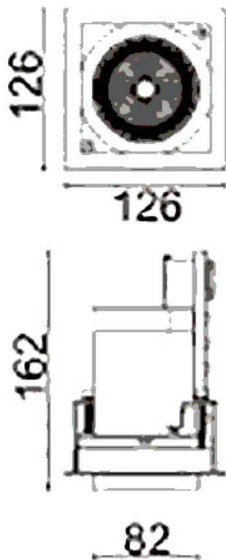

### D-TUBE

Lavov Downlights from the family D-TUBE ,power 30 W and CRI 80 with an optic 40 degrees made in Die Cast Aluminum finished in White with a real lumen output of 2430lm and an efficiency of 81lm/W. DALI driver.

Item code	86.D010.2333.01
Product type	Indoor
Category	Downlights
Family	D-TUBE
Subfamily	D-TUBE
Pictograms	

### Scheme

<b>Product</b>	
Real power (W)	30
Real luminous flux (Lm)	2430
Luminous efficiency (Lm/W)	81
Beam angle (°)	40
Life time (h)	50000 h L80B10
IP	20
Electrical class insulation	Clas II
Colour	White
Control gear included	Yes
Control gear	DALI
Flicker Free	Yes
Light source	LED
Type of LED	COB
Colour temperature (K)	3000
Colour consistency (SDCM)	SDCM<3
CRI	80