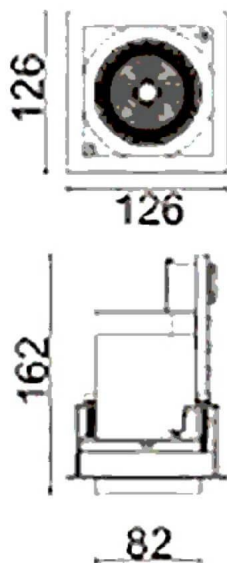

D-TUBE

Lavov Downlights from the family D-TUBE ,power 30 W and CRI 80 with an optic 40 degrees made in Die Cast Aluminum finished in Black with a real lumen output of 2430lm and an efficiency of 81lm/W. DALI driver.

Item code	86.D010.2333.02
Product type	Indoor
Category	Downlights
Family	D-TUBE
Subfamily	D-TUBE
Pictograms	

Scheme

Product	
Real power (W)	30
Real luminous flux (Lm)	2430
Luminous efficiency (Lm/W)	81
Beam angle (°)	40
Life time (h)	50000 h L80B10
IP	20
Electrical class insulation	Clas II
Colour	Black
Control gear included	Yes
Control gear	DALI
Flicker Free	Yes
Light source	LED
Type of LED	COB
Colour temperature (K)	3000
Colour consistency (SDCM)	SDCM<3
CRI	80