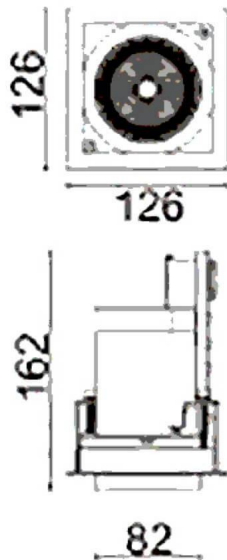

D-TUBE

Lavov Downlights from the family D-TUBE ,power 30 W and CRI 80 with an optic 40 degrees made in Die Cast Aluminum finished in Black with a real lumen output of 2430lm and an efficiency of 81lm/W. DALI driver.

Item code	86.D010.2333.02
Product type	Indoor
Category	Downlights
Family	D-TUBE
Subfamily	D-TUBE
Pictograms	

Scheme

Product	
Real power (W)	30
Real luminous flux (Lm)	2430
Luminous efficiency (Lm/W)	81
Beam angle (°)	40
Life time (h)	50000 h L80B10
IP	20
Electrical class insulation	Clas II
Colour	Black
Control gear included	Yes
Control gear	DALI
Flicker Free	Yes
Light source	LED
Type of LED	COB
Colour temperature (K)	3000
Colour consistency (SDCM)	SDCM<3
CRI	80