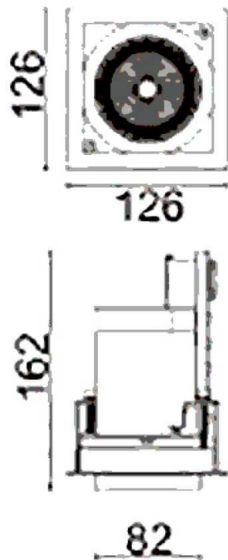

D-TUBE

Lavov Downlights from the family D-TUBE ,power 30 W and CRI 80 with an optic 40 degrees made in Die Cast Aluminum finished in Black with a real lumen output of 2430lm and an efficiency of 81lm/W. DALI driver.

Item code	86.D010.2333.02
Product type	Indoor
Category	Downlights
Family	D-TUBE
Subfamily	D-TUBE
Pictograms	

Scheme

Product	
Real power (W)	30
Real luminous flux (Lm)	2430
Luminous efficiency (Lm/W)	81
Beam angle (°)	40
Life time (h)	50000 h L80B10
IP	20
Electrical class insulation	Clas II
Colour	Black
Control gear included	Yes
Control gear	DALI
Flicker Free	Yes
Light source	LED
Type of LED	COB
Colour temperature (K)	3000
Colour consistency (SDCM)	SDCM<3
CRI	80