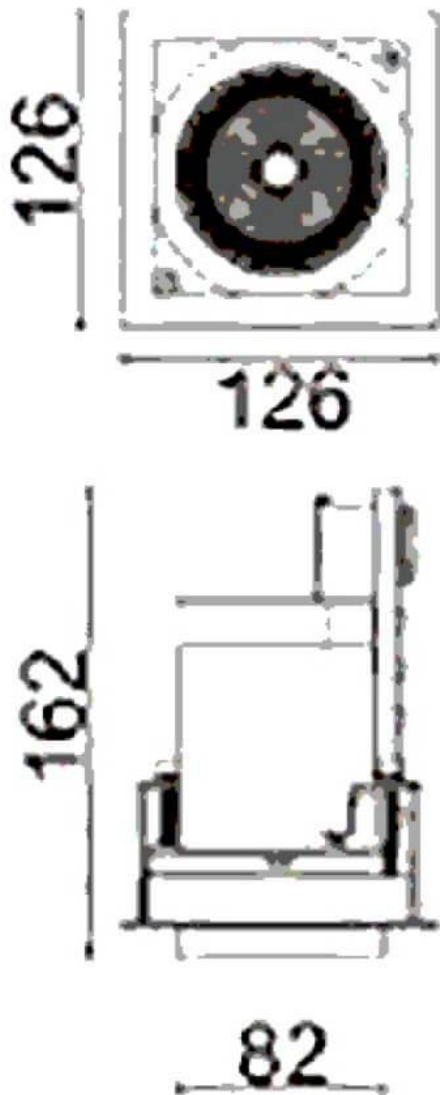

Scheme

D-TUBE

Lavov Downlights from the family D-TUBE ,power 30 W and CRI 80 with an optic 12 degrees made in Die Cast Aluminum finished in White with a real lumen output of 2470lm and an efficiency of 82,33lm/W. ON/OFF driver.

Item code	86.D010.2411.01
Product type	Indoor
Category	Downlights
Family	D-TUBE
Subfamily	D-TUBE
Pictograms	

Product	
Real power (W)	30
Real luminous flux (Lm)	2470
Luminous efficiency (Lm/W)	82.333333333333002
Beam angle (°)	12
Life time (h)	50000 h L80B10
IP	20
Electrical class insulation	Clas II
Colour	White
Control gear included	Yes
Control gear	ON/OFF
Flicker Free	Yes
Light source	LED
Type of LED	COB
Colour temperature (K)	4000
Colour consistency (SDCM)	SDCM<3
CRI	80