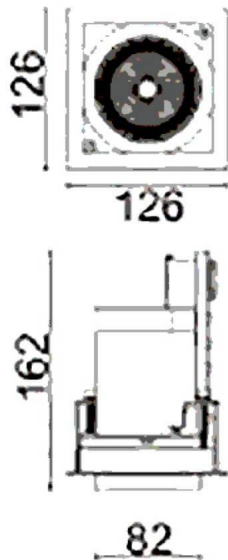

D-TUBE

Lavov Downlights from the family D-TUBE ,power 30 W and CRI 80 with an optic 12 degrees made in Die Cast Aluminum finished in White with a real lumen output of 2470lm and an efficiency of 82,33lm/W. ON/OFF driver.

Item code	86.D010.2411.01
Product type	Indoor
Category	Downlights
Family	D-TUBE
Subfamily	D-TUBE
Pictograms	

Scheme

Product	
Real power (W)	30
Real luminous flux (Lm)	2470
Luminous efficiency (Lm/W)	82.33333333333002
Beam angle (°)	12
Life time (h)	50000 h L80B10
IP	20
Electrical class insulation	Clas II
Colour	White
Control gear included	Yes
Control gear	ON/OFF
Flicker Free	Yes
Light source	LED
Type of LED	COB
Colour temperature (K)	4000
Colour consistency (SDCM)	SDCM<3
CRI	80