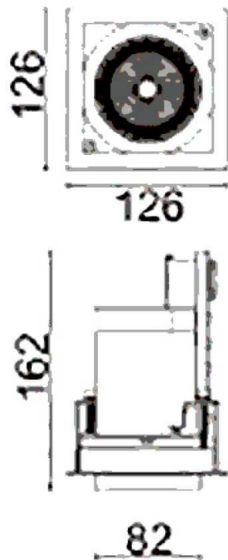

**D-TUBE**

Lavov Downlights from the family D-TUBE ,power 30 W and CRI 80 with an optic 12 degrees made in Die Cast Aluminum finished in White with a real lumen output of 2470lm and an efficiency of 82,33lm/W. ON/OFF driver.

Item code	86.D010.2411.01
Product type	Indoor
Category	Downlights
Family	D-TUBE
Subfamily	D-TUBE
Pictograms	

Scheme

Product	
Real power (W)	30
Real luminous flux (Lm)	2470
Luminous efficiency (Lm/W)	82.33333333333002
Beam angle (°)	12
Life time (h)	50000 h L80B10
IP	20
Electrical class insulation	Clas II
Colour	White
Control gear included	Yes
Control gear	ON/OFF
Flicker Free	Yes
Light source	LED
Type of LED	COB
Colour temperature (K)	4000
Colour consistency (SDCM)	SDCM<3
CRI	80