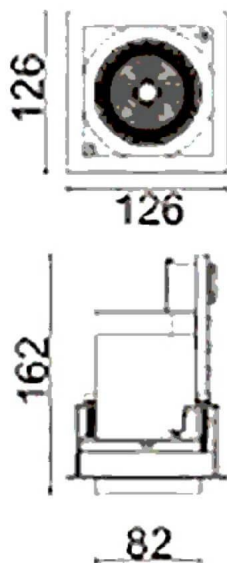

**D-TUBE**

Lavov Downlights from the family D-TUBE ,power 30 W and CRI 80 with an optic 12 degrees made in Die Cast Aluminum finished in White with a real lumen output of 2470lm and an efficiency of 82,33lm/W. ON/OFF driver.

Item code	86.D010.2411.01
Product type	Indoor
Category	Downlights
Family	D-TUBE
Subfamily	D-TUBE
Pictograms	

Scheme

Product	
Real power (W)	30
Real luminous flux (Lm)	2470
Luminous efficiency (Lm/W)	82.333333333333002
Beam angle (°)	12
Life time (h)	50000 h L80B10
IP	20
Electrical class insulation	Clas II
Colour	White
Control gear included	Yes
Control gear	ON/OFF
Flicker Free	Yes
Light source	LED
Type of LED	COB
Colour temperature (K)	4000
Colour consistency (SDCM)	SDCM<3
CRI	80