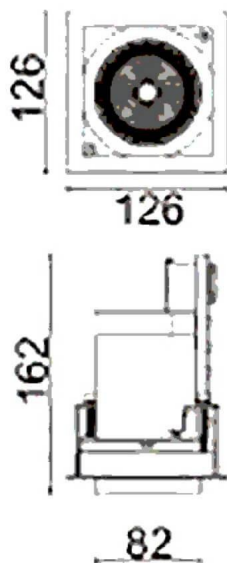

**D-TUBE**

Lavov Downlights from the family D-TUBE ,power 30 W and CRI 80 with an optic 12 degrees made in Die Cast Aluminum finished in Black with a real lumen output of 2470lm and an efficiency of 82,33lm/W. ON/OFF driver.

Item code	86.D010.2411.02
Product type	Indoor
Category	Downlights
Family	D-TUBE
Subfamily	D-TUBE
Pictograms	

Scheme

Product	
Real power (W)	30
Real luminous flux (Lm)	2470
Luminous efficiency (Lm/W)	82.333333333333002
Beam angle (°)	12
Life time (h)	50000 h L80B10
IP	20
Electrical class insulation	Clas II
Colour	Black
Control gear included	Yes
Control gear	ON/OFF
Flicker Free	Yes
Light source	LED
Type of LED	COB
Colour temperature (K)	4000
Colour consistency (SDCM)	SDCM<3
CRI	80