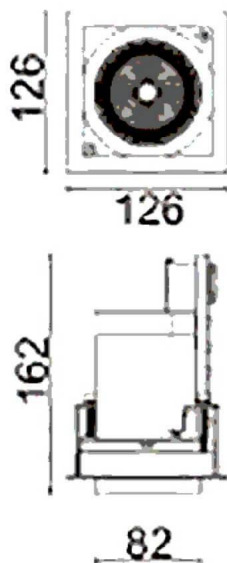

**D-TUBE**

Lavov Downlights from the family D-TUBE ,power 30 W and CRI 80 with an optic 12 degrees made in Die Cast Aluminum finished in White with a real lumen output of 2470lm and an efficiency of 82,33lm/W. DALI driver.

Item code	86.D010.2413.01
Product type	Indoor
Category	Downlights
Family	D-TUBE
Subfamily	D-TUBE
Pictograms	

**Scheme**

<b>Product</b>	
Real power (W)	30
Real luminous flux (Lm)	2470
Luminous efficiency (Lm/W)	82.333333333333002
Beam angle (°)	12
Life time (h)	50000 h L80B10
IP	20
Electrical class insulation	Clas II
Colour	White
Control gear included	Yes
Control gear	DALI
Flicker Free	Yes
Light source	LED
Type of LED	COB
Colour temperature (K)	4000
Colour consistency (SDCM)	SDCM<3
CRI	80