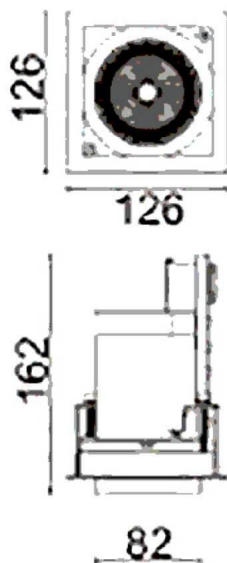

**D-TUBE**

Lavov Downlights from the family D-TUBE ,power 30 W and CRI 80 with an optic 24 degrees made in Die Cast Aluminum finished in White with a real lumen output of 2470lm and an efficiency of 82,33lm/W. ON/OFF driver.

Item code	86.D010.2421.01
Product type	Indoor
Category	Downlights
Family	D-TUBE
Subfamily	D-TUBE
Pictograms	

Scheme

Product	
Real power (W)	30
Real luminous flux (Lm)	2470
Luminous efficiency (Lm/W)	82.333333333333002
Beam angle (°)	24
Life time (h)	50000 h L80B10
IP	20
Electrical class insulation	Clas II
Colour	White
Control gear included	Yes
Control gear	ON/OFF
Flicker Free	Yes
Light source	LED
Type of LED	COB
Colour temperature (K)	4000
Colour consistency (SDCM)	SDCM<3
CRI	80