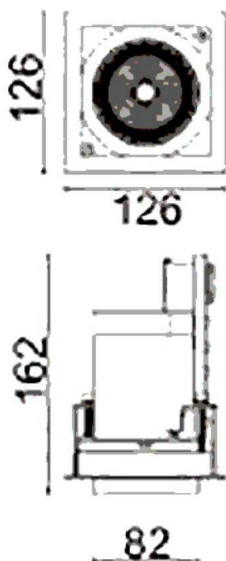

**D-TUBE**

Lavov Downlights from the family D-TUBE ,power 30 W and CRI 80 with an optic 24 degrees made in Die Cast Aluminum finished in Black with a real lumen output of 2470lm and an efficiency of 82,33lm/W. ON/OFF driver.

Item code	86.D010.2421.02
Product type	Indoor
Category	Downlights
Family	D-TUBE
Subfamily	D-TUBE
Pictograms	

Scheme

Product	
Real power (W)	30
Real luminous flux (Lm)	2470
Luminous efficiency (Lm/W)	82.333333333333002
Beam angle (°)	24
Life time (h)	50000 h L80B10
IP	20
Electrical class insulation	Clas II
Colour	Black
Control gear included	Yes
Control gear	ON/OFF
Flicker Free	Yes
Light source	LED
Type of LED	COB
Colour temperature (K)	4000
Colour consistency (SDCM)	SDCM<3
CRI	80