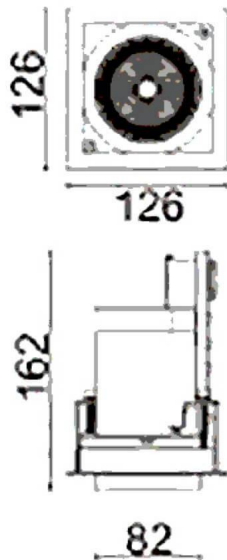

D-TUBE

Lavov Downlights from the family D-TUBE ,power 30 W and CRI 80 with an optic 24 degrees made in Die Cast Aluminum finished in White with a real lumen output of 2470lm and an efficiency of 82,33lm/W. DALI driver.

Item code	86.D010.2423.01
Product type	Indoor
Category	Downlights
Family	D-TUBE
Subfamily	D-TUBE
Pictograms	

Scheme

Product	
Real power (W)	30
Real luminous flux (Lm)	2470
Luminous efficiency (Lm/W)	82.33333333333002
Beam angle (°)	24
Life time (h)	50000 h L80B10
IP	20
Electrical class insulation	Clas II
Colour	White
Control gear included	Yes
Control gear	DALI
Flicker Free	Yes
Light source	LED
Type of LED	COB
Colour temperature (K)	4000
Colour consistency (SDCM)	SDCM<3
CRI	80