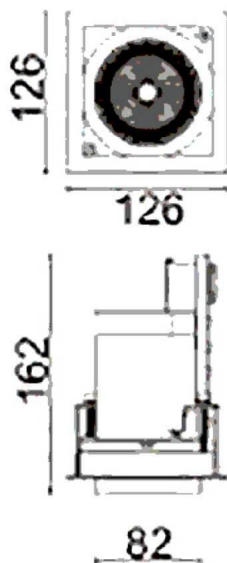

D-TUBE

Lavov Downlights from the family D-TUBE ,power 30 W and CRI 80 with an optic 24 degrees made in Die Cast Aluminum finished in White with a real lumen output of 2470lm and an efficiency of 82,33lm/W. DALI driver.

Item code	86.D010.2423.01
Product type	Indoor
Category	Downlights
Family	D-TUBE
Subfamily	D-TUBE
Pictograms	

Scheme

Product	
Real power (W)	30
Real luminous flux (Lm)	2470
Luminous efficiency (Lm/W)	82.333333333333002
Beam angle (°)	24
Life time (h)	50000 h L80B10
IP	20
Electrical class insulation	Clas II
Colour	White
Control gear included	Yes
Control gear	DALI
Flicker Free	Yes
Light source	LED
Type of LED	COB
Colour temperature (K)	4000
Colour consistency (SDCM)	SDCM<3
CRI	80