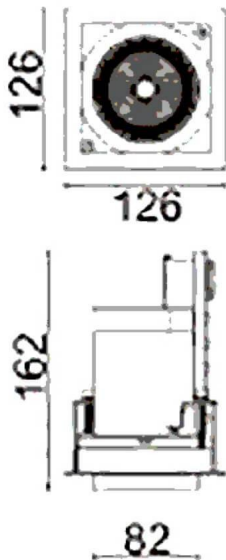

D-TUBE

Lavov Downlights from the family D-TUBE ,power 30 W and CRI 80 with an optic 24 degrees made in Die Cast Aluminum finished in White with a real lumen output of 2470lm and an efficiency of 82,33lm/W. DALI driver.

Item code	86.D010.2423.01
Product type	Indoor
Category	Downlights
Family	D-TUBE
Subfamily	D-TUBE
Pictograms	

Scheme

Product	
Real power (W)	30
Real luminous flux (Lm)	2470
Luminous efficiency (Lm/W)	82.33333333333002
Beam angle (°)	24
Life time (h)	50000 h L80B10
IP	20
Electrical class insulation	Clas II
Colour	White
Control gear included	Yes
Control gear	DALI
Flicker Free	Yes
Light source	LED
Type of LED	COB
Colour temperature (K)	4000
Colour consistency (SDCM)	SDCM<3
CRI	80