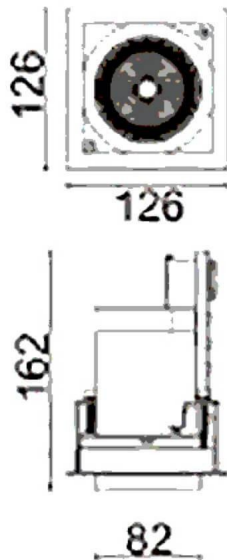

D-TUBE

Lavov Downlights from the family D-TUBE ,power 30 W and CRI 80 with an optic 24 degrees made in Die Cast Aluminum finished in Black with a real lumen output of 2470lm and an efficiency of 82,33lm/W. DALI driver.

Item code	86.D010.2423.02
Product type	Indoor
Category	Downlights
Family	D-TUBE
Subfamily	D-TUBE
Pictograms	

Scheme

Product	
Real power (W)	30
Real luminous flux (Lm)	2470
Luminous efficiency (Lm/W)	82.33333333333002
Beam angle (°)	24
Life time (h)	50000 h L80B10
IP	20
Electrical class insulation	Clas II
Colour	Black
Control gear included	Yes
Control gear	DALI
Flicker Free	Yes
Light source	LED
Type of LED	COB
Colour temperature (K)	4000
Colour consistency (SDCM)	SDCM<3
CRI	80