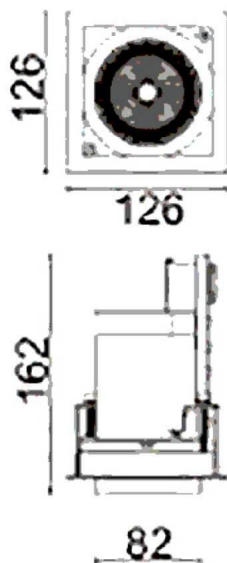

**D-TUBE**

Lavov Downlights from the family D-TUBE ,power 30 W and CRI 80 with an optic 24 degrees made in Die Cast Aluminum finished in Black with a real lumen output of 2470lm and an efficiency of 82,33lm/W. DALI driver.

Item code	86.D010.2423.02
Product type	Indoor
Category	Downlights
Family	D-TUBE
Subfamily	D-TUBE
Pictograms	

Scheme

Product	
Real power (W)	30
Real luminous flux (Lm)	2470
Luminous efficiency (Lm/W)	82.333333333333002
Beam angle (°)	24
Life time (h)	50000 h L80B10
IP	20
Electrical class insulation	Clas II
Colour	Black
Control gear included	Yes
Control gear	DALI
Flicker Free	Yes
Light source	LED
Type of LED	COB
Colour temperature (K)	4000
Colour consistency (SDCM)	SDCM<3
CRI	80