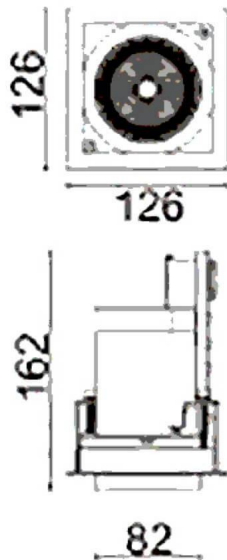

D-TUBE

Lavov Downlights from the family D-TUBE ,power 30 W and CRI 80 with an optic 40 degrees made in Die Cast Aluminum finished in Black with a real lumen output of 2470lm and an efficiency of 82,33lm/W. ON/OFF driver.

Item code	86.D010.2431.02
Product type	Indoor
Category	Downlights
Family	D-TUBE
Subfamily	D-TUBE
Pictograms	

Scheme

Product	
Real power (W)	30
Real luminous flux (Lm)	2470
Luminous efficiency (Lm/W)	82.333333333333002
Beam angle (°)	40
Life time (h)	50000 h L80B10
IP	20
Electrical class insulation	Clas II
Colour	Black
Control gear included	Yes
Control gear	ON/OFF
Flicker Free	Yes
Light source	LED
Type of LED	COB
Colour temperature (K)	4000
Colour consistency (SDCM)	SDCM<3
CRI	80