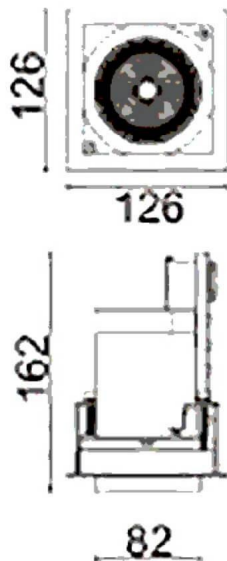

**D-TUBE**

Lavov Downlights from the family D-TUBE ,power 30 W and CRI 80 with an optic 40 degrees made in Die Cast Aluminum finished in Black with a real lumen output of 2470lm and an efficiency of 82,33lm/W. ON/OFF driver.

Item code	86.D010.2431.02
Product type	Indoor
Category	Downlights
Family	D-TUBE
Subfamily	D-TUBE
Pictograms	

**Scheme**

<b>Product</b>	
Real power (W)	30
Real luminous flux (Lm)	2470
Luminous efficiency (Lm/W)	82.333333333333002
Beam angle (°)	40
Life time (h)	50000 h L80B10
IP	20
Electrical class insulation	Clas II
Colour	Black
Control gear included	Yes
Control gear	ON/OFF
Flicker Free	Yes
Light source	LED
Type of LED	COB
Colour temperature (K)	4000
Colour consistency (SDCM)	SDCM<3
CRI	80