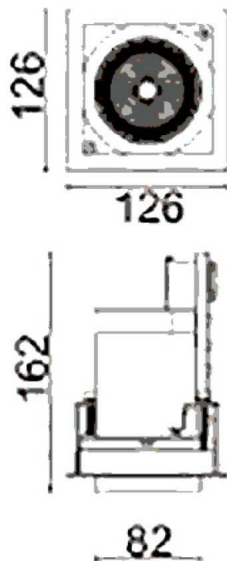

**D-TUBE**

Lavov Downlights from the family D-TUBE ,power 30 W and CRI 80 with an optic 40 degrees made in Die Cast Aluminum finished in White with a real lumen output of 2470lm and an efficiency of 82,33lm/W. DALI driver.

Item code	86.D010.2433.01
Product type	Indoor
Category	Downlights
Family	D-TUBE
Subfamily	D-TUBE
Pictograms	

Scheme

Product	
Real power (W)	30
Real luminous flux (Lm)	2470
Luminous efficiency (Lm/W)	82.333333333333002
Beam angle (°)	40
Life time (h)	50000 h L80B10
IP	20
Electrical class insulation	Clas II
Colour	White
Control gear included	Yes
Control gear	DALI
Flicker Free	Yes
Light source	LED
Type of LED	COB
Colour temperature (K)	4000
Colour consistency (SDCM)	SDCM<3
CRI	80