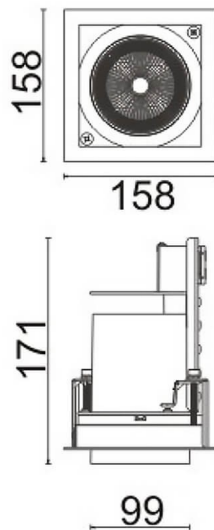

D-TUBE

Lavov Downlights from the family D-TUBE ,power 35 W and CRI 80 with an optic 12 degrees made in Die Cast Aluminum finished in White with a real lumen output of 3040lm and an efficiency of 86,85lm/W. ON/OFF driver.

Item code	86.D010.3311.01
Product type	Indoor
Category	Downlights
Family	D-TUBE
Subfamily	D-TUBE
Pictograms	

Scheme

Product	
Real power (W)	35
Real luminous flux (Lm)	3040
Luminous efficiency (Lm/W)	86.857142857143003
Beam angle (°)	12
Life time (h)	50000 h L80B10
IP	20
Electrical class insulation	Clas II
Colour	White
Control gear included	Yes
Control gear	ON/OFF
Flicker Free	Yes
Light source	LED
Type of LED	COB
Colour temperature (K)	3000
Colour consistency (SDCM)	SDCM<3
CRI	80