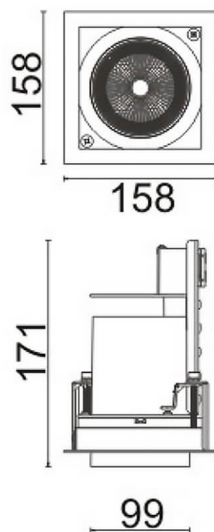

**D-TUBE**

Lavov Downlights from the family D-TUBE ,power 35 W and CRI 80 with an optic 12 degrees made in Die Cast Aluminum finished in Black with a real lumen output of 3040lm and an efficiency of 86,85lm/W. ON/OFF driver.

Item code	86.D010.3311.02
Product type	Indoor
Category	Downlights
Family	D-TUBE
Subfamily	D-TUBE
Pictograms	

Scheme

Product	
Real power (W)	35
Real luminous flux (Lm)	3040
Luminous efficiency (Lm/W)	86.857142857143003
Beam angle (°)	12
Life time (h)	50000 h L80B10
IP	20
Electrical class insulation	Clas II
Colour	Black
Control gear included	Yes
Control gear	ON/OFF
Flicker Free	Yes
Light source	LED
Type of LED	COB
Colour temperature (K)	3000
Colour consistency (SDCM)	SDCM<3
CRI	80