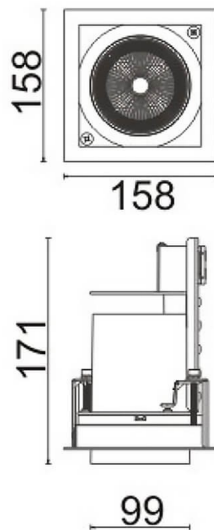

D-TUBE

Lavov Downlights from the family D-TUBE ,power 35 W and CRI 80 with an optic 12 degrees made in Die Cast Aluminum finished in White with a real lumen output of 3040lm and an efficiency of 86,85lm/W. DALI driver.

Item code	86.D010.3313.01
Product type	Indoor
Category	Downlights
Family	D-TUBE
Subfamily	D-TUBE
Pictograms	

Scheme

Product	
Real power (W)	35
Real luminous flux (Lm)	3040
Luminous efficiency (Lm/W)	86.857142857143003
Beam angle (°)	12
Life time (h)	50000 h L80B10
IP	20
Electrical class insulation	Clas II
Colour	White
Control gear included	Yes
Control gear	DALI
Flicker Free	Yes
Light source	LED
Type of LED	COB
Colour temperature (K)	3000
Colour consistency (SDCM)	SDCM<3
CRI	80