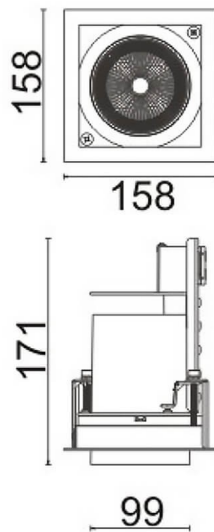

**D-TUBE**

Lavov Downlights from the family D-TUBE ,power 35 W and CRI 80 with an optic 24 degrees made in Die Cast Aluminum finished in White with a real lumen output of 3040lm and an efficiency of 86,85lm/W. ON/OFF driver.

Item code	86.D010.3321.01
Product type	Indoor
Category	Downlights
Family	D-TUBE
Subfamily	D-TUBE
Pictograms	

Scheme

Product	
Real power (W)	35
Real luminous flux (Lm)	3040
Luminous efficiency (Lm/W)	86.857142857143003
Beam angle (°)	24
Life time (h)	50000 h L80B10
IP	20
Electrical class insulation	Clas II
Colour	White
Control gear included	Yes
Control gear	ON/OFF
Flicker Free	Yes
Light source	LED
Type of LED	COB
Colour temperature (K)	3000
Colour consistency (SDCM)	SDCM<3
CRI	80