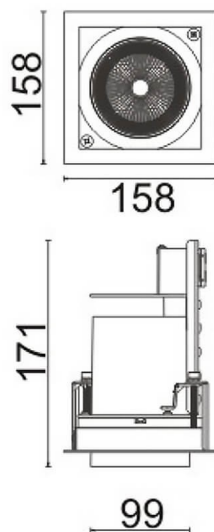

**D-TUBE**

Lavov Downlights from the family D-TUBE ,power 35 W and CRI 80 with an optic 24 degrees made in Die Cast Aluminum finished in Black with a real lumen output of 3040lm and an efficiency of 86,85lm/W. ON/OFF driver.

Item code	86.D010.3321.02
Product type	Indoor
Category	Downlights
Family	D-TUBE
Subfamily	D-TUBE
Pictograms	

**Scheme**

<b>Product</b>	
Real power (W)	35
Real luminous flux (Lm)	3040
Luminous efficiency (Lm/W)	86.857142857143003
Beam angle (°)	24
Life time (h)	50000 h L80B10
IP	20
Electrical class insulation	Clas II
Colour	Black
Control gear included	Yes
Control gear	ON/OFF
Flicker Free	Yes
Light source	LED
Type of LED	COB
Colour temperature (K)	3000
Colour consistency (SDCM)	SDCM<3
CRI	80