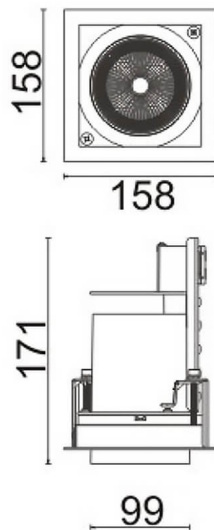

### D-TUBE

Lavov Downlights from the family D-TUBE ,power 35 W and CRI 80 with an optic 24 degrees made in Die Cast Aluminum finished in Black with a real lumen output of 3040lm and an efficiency of 86,85lm/W. ON/OFF driver.

Item code	86.D010.3321.02
Product type	Indoor
Category	Downlights
Family	D-TUBE
Subfamily	D-TUBE
Pictograms	

### Scheme

Product	
Real power (W)	35
Real luminous flux (Lm)	3040
Luminous efficiency (Lm/W)	86.857142857143003
Beam angle (°)	24
Life time (h)	50000 h L80B10
IP	20
Electrical class insulation	Clas II
Colour	Black
Control gear included	Yes
Control gear	ON/OFF
Flicker Free	Yes
Light source	LED
Type of LED	COB
Colour temperature (K)	3000
Colour consistency (SDCM)	SDCM<3
CRI	80