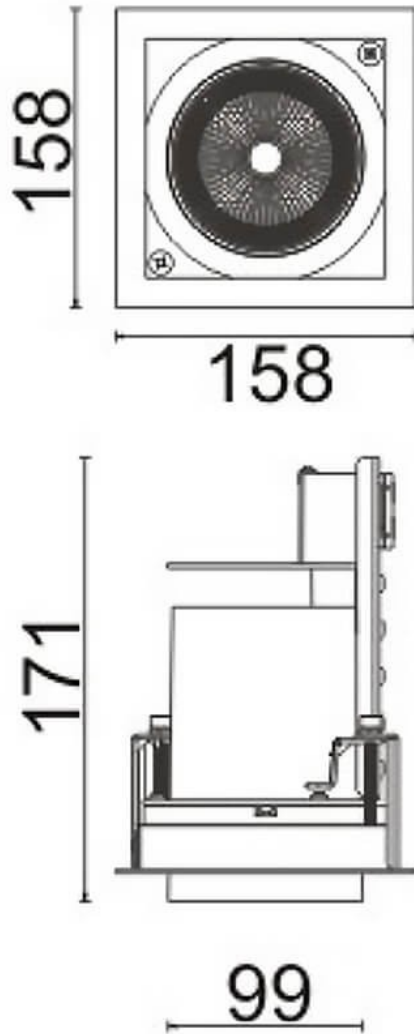

Scheme

D-TUBE

Lavov Downlights from the family D-TUBE ,power 35 W and CRI 80 with an optic 24 degrees made in Die Cast Aluminum finished in Black with a real lumen output of 3040lm and an efficiency of 86,85lm/W. ON/OFF driver.

Item code	86.D010.3321.02
Product type	Indoor
Category	Downlights
Family	D-TUBE
Subfamily	D-TUBE
Pictograms	

Product	
Real power (W)	35
Real luminous flux (Lm)	3040
Luminous efficiency (Lm/W)	86.857142857143003
Beam angle (°)	24
Life time (h)	50000 h L80B10
IP	20
Electrical class insulation	Clas II
Colour	Black
Control gear included	Yes
Control gear	ON/OFF
Flicker Free	Yes
Light source	LED
Type of LED	COB
Colour temperature (K)	3000
Colour consistency (SDCM)	SDCM<3
CRI	80