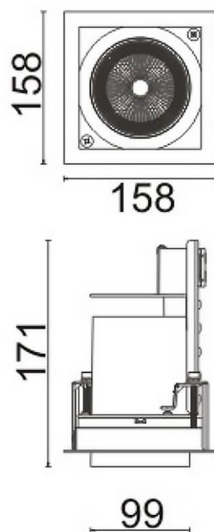

D-TUBE

Lavov Downlights from the family D-TUBE ,power 35 W and CRI 80 with an optic 24 degrees made in Die Cast Aluminum finished in White with a real lumen output of 3040lm and an efficiency of 86,85lm/W. DALI driver.

Item code	86.D010.3323.01
Product type	Indoor
Category	Downlights
Family	D-TUBE
Subfamily	D-TUBE
Pictograms	

Scheme

Product	
Real power (W)	35
Real luminous flux (Lm)	3040
Luminous efficiency (Lm/W)	86.857142857143003
Beam angle (°)	24
Life time (h)	50000 h L80B10
IP	20
Electrical class insulation	Clas II
Colour	White
Control gear included	Yes
Control gear	DALI
Flicker Free	Yes
Light source	LED
Type of LED	COB
Colour temperature (K)	3000
Colour consistency (SDCM)	SDCM<3
CRI	80