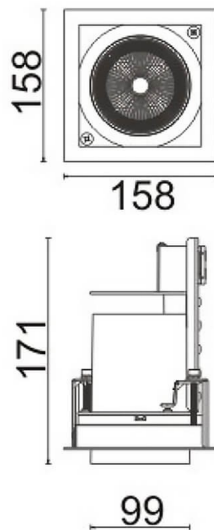

### D-TUBE

Lavov Downlights from the family D-TUBE ,power 35 W and CRI 80 with an optic 24 degrees made in Die Cast Aluminum finished in Black with a real lumen output of 3040lm and an efficiency of 86,85lm/W. DALI driver.

Item code	86.D010.3323.02
Product type	Indoor
Category	Downlights
Family	D-TUBE
Subfamily	D-TUBE
Pictograms	

### Scheme

<b>Product</b>	
Real power (W)	35
Real luminous flux (Lm)	3040
Luminous efficiency (Lm/W)	86.857142857143003
Beam angle (°)	24
Life time (h)	50000 h L80B10
IP	20
Electrical class insulation	Clas II
Colour	Black
Control gear included	Yes
Control gear	DALI
Flicker Free	Yes
Light source	LED
Type of LED	COB
Colour temperature (K)	3000
Colour consistency (SDCM)	SDCM<3
CRI	80