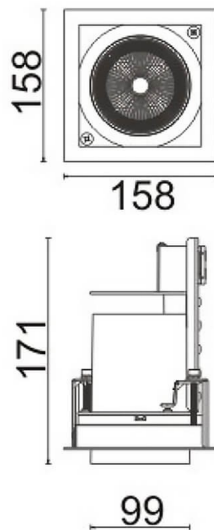

### D-TUBE

Lavov Downlights from the family D-TUBE ,power 35 W and CRI 80 with an optic 40 degrees made in Die Cast Aluminum finished in White with a real lumen output of 3040lm and an efficiency of 86,85lm/W. ON/OFF driver.

Item code	86.D010.3331.01
Product type	Indoor
Category	Downlights
Family	D-TUBE
Subfamily	D-TUBE
Pictograms	

### Scheme

Product	
Real power (W)	35
Real luminous flux (Lm)	3040
Luminous efficiency (Lm/W)	86.857142857143003
Beam angle (°)	40
Life time (h)	50000 h L80B10
IP	20
Electrical class insulation	Clas II
Colour	White
Control gear included	Yes
Control gear	ON/OFF
Flicker Free	Yes
Light source	LED
Type of LED	COB
Colour temperature (K)	3000
Colour consistency (SDCM)	SDCM<3
CRI	80