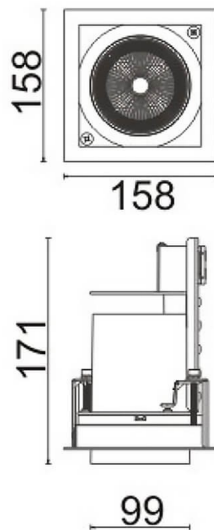

D-TUBE

Lavov Downlights from the family D-TUBE ,power 35 W and CRI 80 with an optic 40 degrees made in Die Cast Aluminum finished in White with a real lumen output of 3040lm and an efficiency of 86,85lm/W. ON/OFF driver.

Item code	86.D010.3331.01
Product type	Indoor
Category	Downlights
Family	D-TUBE
Subfamily	D-TUBE
Pictograms	

Scheme

Product	
Real power (W)	35
Real luminous flux (Lm)	3040
Luminous efficiency (Lm/W)	86.857142857143003
Beam angle (°)	40
Life time (h)	50000 h L80B10
IP	20
Electrical class insulation	Clas II
Colour	White
Control gear included	Yes
Control gear	ON/OFF
Flicker Free	Yes
Light source	LED
Type of LED	COB
Colour temperature (K)	3000
Colour consistency (SDCM)	SDCM<3
CRI	80