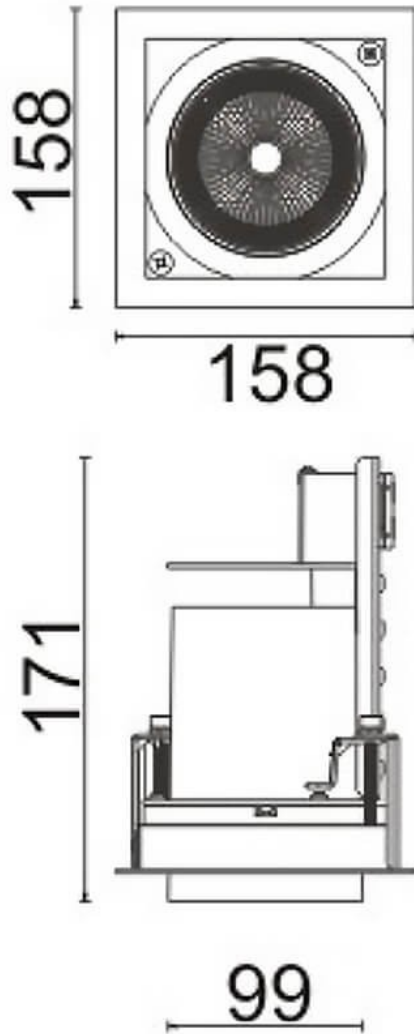

---

---

**Scheme**

### D-TUBE

Lavov Downlights from the family D-TUBE ,power 35 W and CRI 80 with an optic 40 degrees made in Die Cast Aluminum finished in White with a real lumen output of 3040lm and an efficiency of 86,85lm/W. ON/OFF driver.

Item code	86.D010.3331.01
Product type	Indoor
Category	Downlights
Family	D-TUBE
Subfamily	D-TUBE
Pictograms	

<b>Product</b>	
Real power (W)	35
Real luminous flux (Lm)	3040
Luminous efficiency (Lm/W)	86.857142857143003
Beam angle (°)	40
Life time (h)	50000 h L80B10
IP	20
Electrical class insulation	Clas II
Colour	White
Control gear included	Yes
Control gear	ON/OFF
Flicker Free	Yes
Light source	LED
Type of LED	COB
Colour temperature (K)	3000
Colour consistency (SDCM)	SDCM<3
CRI	80