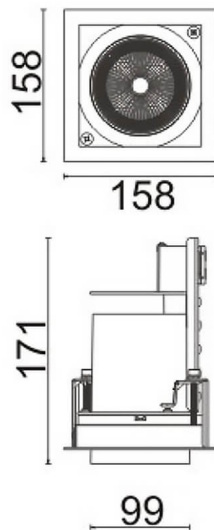

D-TUBE

Lavov Downlights from the family D-TUBE ,power 35 W and CRI 80 with an optic 40 degrees made in Die Cast Aluminum finished in Black with a real lumen output of 3040lm and an efficiency of 86,85lm/W. ON/OFF driver.

Item code	86.D010.3331.02
Product type	Indoor
Category	Downlights
Family	D-TUBE
Subfamily	D-TUBE
Pictograms	

Scheme

Product	
Real power (W)	35
Real luminous flux (Lm)	3040
Luminous efficiency (Lm/W)	86.857142857143003
Beam angle (°)	40
Life time (h)	50000 h L80B10
IP	20
Electrical class insulation	Clas II
Colour	Black
Control gear included	Yes
Control gear	ON/OFF
Flicker Free	Yes
Light source	LED
Type of LED	COB
Colour temperature (K)	3000
Colour consistency (SDCM)	SDCM<3
CRI	80