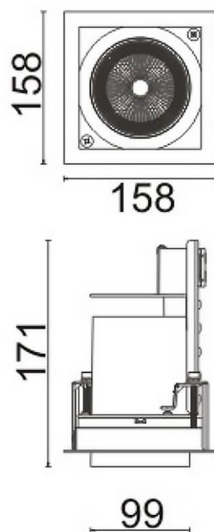

**D-TUBE**

Lavov Downlights from the family D-TUBE ,power 35 W and CRI 80 with an optic 40 degrees made in Die Cast Aluminum finished in Black with a real lumen output of 3040lm and an efficiency of 86,85lm/W. ON/OFF driver.

Item code	86.D010.3331.02
Product type	Indoor
Category	Downlights
Family	D-TUBE
Subfamily	D-TUBE
Pictograms	

Scheme

Product	
Real power (W)	35
Real luminous flux (Lm)	3040
Luminous efficiency (Lm/W)	86.857142857143003
Beam angle (°)	40
Life time (h)	50000 h L80B10
IP	20
Electrical class insulation	Clas II
Colour	Black
Control gear included	Yes
Control gear	ON/OFF
Flicker Free	Yes
Light source	LED
Type of LED	COB
Colour temperature (K)	3000
Colour consistency (SDCM)	SDCM<3
CRI	80