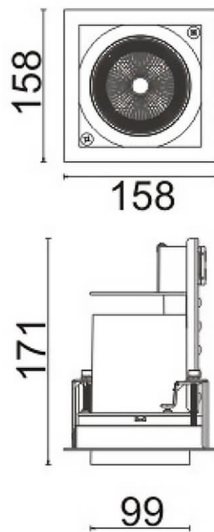

**D-TUBE**

Lavov Downlights from the family D-TUBE ,power 35 W and CRI 80 with an optic 40 degrees made in Die Cast Aluminum finished in Black with a real lumen output of 3040lm and an efficiency of 86,85lm/W. DALI driver.

Item code	86.D010.3333.02
Product type	Indoor
Category	Downlights
Family	D-TUBE
Subfamily	D-TUBE
Pictograms	

Scheme

Product	
Real power (W)	35
Real luminous flux (Lm)	3040
Luminous efficiency (Lm/W)	86.857142857143003
Beam angle (°)	40
Life time (h)	50000 h L80B10
IP	20
Electrical class insulation	Clas II
Colour	Black
Control gear included	Yes
Control gear	DALI
Flicker Free	Yes
Light source	LED
Type of LED	COB
Colour temperature (K)	3000
Colour consistency (SDCM)	SDCM<3
CRI	80