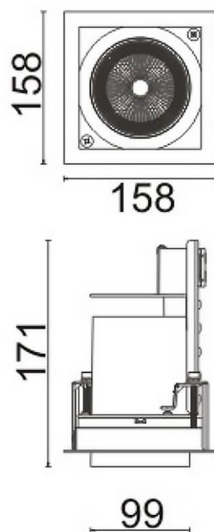

**D-TUBE**

Lavov Downlights from the family D-TUBE ,power 35 W and CRI 80 with an optic 12 degrees made in Die Cast Aluminum finished in White with a real lumen output of 3070lm and an efficiency of 87,71lm/W. ON/OFF driver.

Item code	86.D010.3411.01
Product type	Indoor
Category	Downlights
Family	D-TUBE
Subfamily	D-TUBE
Pictograms	

Scheme

Product	
Real power (W)	35
Real luminous flux (Lm)	3070
Luminous efficiency (Lm/W)	87.714285714286007
Beam angle (°)	12
Life time (h)	50000 h L80B10
IP	20
Electrical class insulation	Clas II
Colour	White
Control gear included	Yes
Control gear	ON/OFF
Flicker Free	Yes
Light source	LED
Type of LED	COB
Colour temperature (K)	4000
Colour consistency (SDCM)	SDCM<3
CRI	80