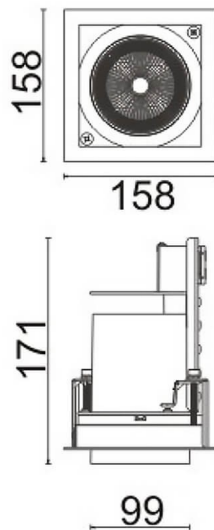

D-TUBE

Lavov Downlights from the family D-TUBE ,power 35 W and CRI 80 with an optic 12 degrees made in Die Cast Aluminum finished in White with a real lumen output of 3070lm and an efficiency of 87,71lm/W. ON/OFF driver.

Item code	86.D010.3411.01
Product type	Indoor
Category	Downlights
Family	D-TUBE
Subfamily	D-TUBE
Pictograms	

Scheme

Product	
Real power (W)	35
Real luminous flux (Lm)	3070
Luminous efficiency (Lm/W)	87.714285714286007
Beam angle (°)	12
Life time (h)	50000 h L80B10
IP	20
Electrical class insulation	Clas II
Colour	White
Control gear included	Yes
Control gear	ON/OFF
Flicker Free	Yes
Light source	LED
Type of LED	COB
Colour temperature (K)	4000
Colour consistency (SDCM)	SDCM<3
CRI	80