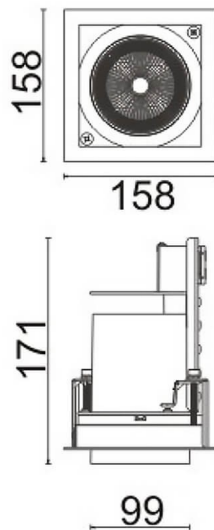

D-TUBE

Lavov Downlights from the family D-TUBE ,power 35 W and CRI 80 with an optic 12 degrees made in Die Cast Aluminum finished in Black with a real lumen output of 3070lm and an efficiency of 87,71lm/W. ON/OFF driver.

Item code	86.D010.3411.02
Product type	Indoor
Category	Downlights
Family	D-TUBE
Subfamily	D-TUBE
Pictograms	

Scheme

Product	
Real power (W)	35
Real luminous flux (Lm)	3070
Luminous efficiency (Lm/W)	87.714285714286007
Beam angle (°)	12
Life time (h)	50000 h L80B10
IP	20
Electrical class insulation	Clas II
Colour	Black
Control gear included	Yes
Control gear	ON/OFF
Flicker Free	Yes
Light source	LED
Type of LED	COB
Colour temperature (K)	4000
Colour consistency (SDCM)	SDCM<3
CRI	80