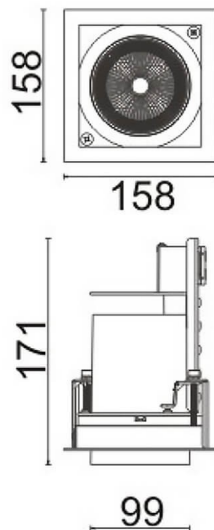

**D-TUBE**

Lavov Downlights from the family D-TUBE ,power 35 W and CRI 80 with an optic 12 degrees made in Die Cast Aluminum finished in Black with a real lumen output of 3070lm and an efficiency of 87,71lm/W. ON/OFF driver.

Item code	86.D010.3411.02
Product type	Indoor
Category	Downlights
Family	D-TUBE
Subfamily	D-TUBE
Pictograms	

Scheme

Product	
Real power (W)	35
Real luminous flux (Lm)	3070
Luminous efficiency (Lm/W)	87.714285714286007
Beam angle (°)	12
Life time (h)	50000 h L80B10
IP	20
Electrical class insulation	Clas II
Colour	Black
Control gear included	Yes
Control gear	ON/OFF
Flicker Free	Yes
Light source	LED
Type of LED	COB
Colour temperature (K)	4000
Colour consistency (SDCM)	SDCM<3
CRI	80