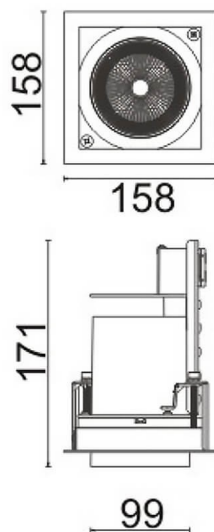

### D-TUBE

Lavov Downlights from the family D-TUBE ,power 35 W and CRI 80 with an optic 24 degrees made in Die Cast Aluminum finished in White with a real lumen output of 3070lm and an efficiency of 87,71lm/W. ON/OFF driver.

Item code	86.D010.3421.01
Product type	Indoor
Category	Downlights
Family	D-TUBE
Subfamily	D-TUBE
Pictograms	

### Scheme

<b>Product</b>	
Real power (W)	35
Real luminous flux (Lm)	3070
Luminous efficiency (Lm/W)	87.714285714286007
Beam angle (°)	24
Life time (h)	50000 h L80B10
IP	20
Electrical class insulation	Clas II
Colour	White
Control gear included	Yes
Control gear	ON/OFF
Flicker Free	Yes
Light source	LED
Type of LED	COB
Colour temperature (K)	4000
Colour consistency (SDCM)	SDCM<3
CRI	80