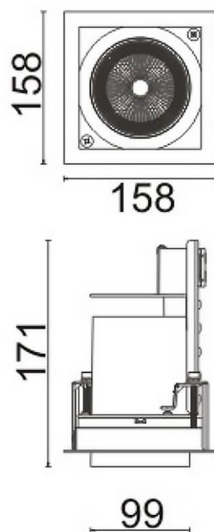

D-TUBE

Lavov Downlights from the family D-TUBE ,power 35 W and CRI 80 with an optic 24 degrees made in Die Cast Aluminum finished in White with a real lumen output of 3070lm and an efficiency of 87,71lm/W. DALI driver.

Item code	86.D010.3423.01
Product type	Indoor
Category	Downlights
Family	D-TUBE
Subfamily	D-TUBE
Pictograms	

Scheme

Product	
Real power (W)	35
Real luminous flux (Lm)	3070
Luminous efficiency (Lm/W)	87.714285714286007
Beam angle (°)	24
Life time (h)	50000 h L80B10
IP	20
Electrical class insulation	Clas II
Colour	White
Control gear included	Yes
Control gear	DALI
Flicker Free	Yes
Light source	LED
Type of LED	COB
Colour temperature (K)	4000
Colour consistency (SDCM)	SDCM<3
CRI	80