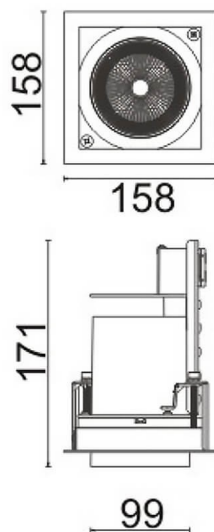

**D-TUBE**

Lavov Downlights from the family D-TUBE ,power 35 W and CRI 80 with an optic 40 degrees made in Die Cast Aluminum finished in White with a real lumen output of 3070lm and an efficiency of 87,71lm/W. ON/OFF driver.

Item code	86.D010.3431.01
Product type	Indoor
Category	Downlights
Family	D-TUBE
Subfamily	D-TUBE
Pictograms	

Scheme

Product	
Real power (W)	35
Real luminous flux (Lm)	3070
Luminous efficiency (Lm/W)	87.714285714286007
Beam angle (°)	40
Life time (h)	50000 h L80B10
IP	20
Electrical class insulation	Clas II
Colour	White
Control gear included	Yes
Control gear	ON/OFF
Flicker Free	Yes
Light source	LED
Type of LED	COB
Colour temperature (K)	4000
Colour consistency (SDCM)	SDCM<3
CRI	80