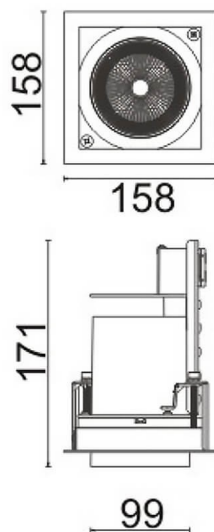

**D-TUBE**

Lavov Downlights from the family D-TUBE ,power 35 W and CRI 80 with an optic 40 degrees made in Die Cast Aluminum finished in Black with a real lumen output of 3070lm and an efficiency of 87,71lm/W. ON/OFF driver.

Item code	86.D010.3431.02
Product type	Indoor
Category	Downlights
Family	D-TUBE
Subfamily	D-TUBE
Pictograms	

Scheme

Product	
Real power (W)	35
Real luminous flux (Lm)	3070
Luminous efficiency (Lm/W)	87.714285714286007
Beam angle (°)	40
Life time (h)	50000 h L80B10
IP	20
Electrical class insulation	Clas II
Colour	Black
Control gear included	Yes
Control gear	ON/OFF
Flicker Free	Yes
Light source	LED
Type of LED	COB
Colour temperature (K)	4000
Colour consistency (SDCM)	SDCM<3
CRI	80