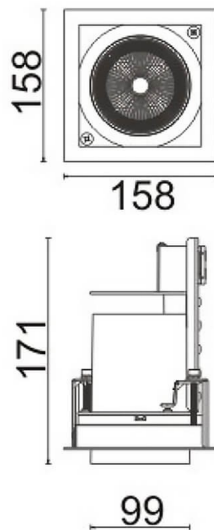

**D-TUBE**

Lavov Downlights from the family D-TUBE ,power 35 W and CRI 80 with an optic 40 degrees made in Die Cast Aluminum finished in Black with a real lumen output of 3070lm and an efficiency of 87,71lm/W. ON/OFF driver.

Item code	86.D010.3431.02
Product type	Indoor
Category	Downlights
Family	D-TUBE
Subfamily	D-TUBE
Pictograms	

Scheme

Product	
Real power (W)	35
Real luminous flux (Lm)	3070
Luminous efficiency (Lm/W)	87.714285714286007
Beam angle (°)	40
Life time (h)	50000 h L80B10
IP	20
Electrical class insulation	Clas II
Colour	Black
Control gear included	Yes
Control gear	ON/OFF
Flicker Free	Yes
Light source	LED
Type of LED	COB
Colour temperature (K)	4000
Colour consistency (SDCM)	SDCM<3
CRI	80