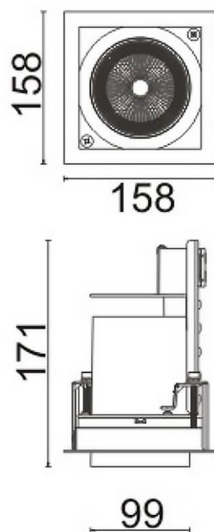

**D-TUBE**

Lavov Downlights from the family D-TUBE ,power 35 W and CRI 80 with an optic 40 degrees made in Die Cast Aluminum finished in White with a real lumen output of 3070lm and an efficiency of 87,71lm/W. DALI driver.

Item code	86.D010.3433.01
Product type	Indoor
Category	Downlights
Family	D-TUBE
Subfamily	D-TUBE
Pictograms	

Scheme

Product	
Real power (W)	35
Real luminous flux (Lm)	3070
Luminous efficiency (Lm/W)	87.714285714286007
Beam angle (°)	40
Life time (h)	50000 h L80B10
IP	20
Electrical class insulation	Clas II
Colour	White
Control gear included	Yes
Control gear	DALI
Flicker Free	Yes
Light source	LED
Type of LED	COB
Colour temperature (K)	4000
Colour consistency (SDCM)	SDCM<3
CRI	80