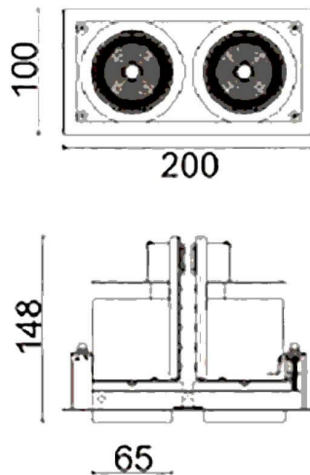

**D-TUBE2**

Lavov Downlights from the family D-TUBE2 ,power 36 W and CRI 80 with an optic 24 degrees made in Die Cast Aluminum finished in White with a real lumen output of 2800lm and an efficiency of 77,77lm/W. ON/OFF driver.

Item code	86.D011.1321.01
Product type	Indoor
Category	Downlights
Family	D-TUBE
Subfamily	D-TUBE2
Pictograms	

Scheme

Product	
Real power (W)	36
Real luminous flux (Lm)	2800
Luminous efficiency (Lm/W)	77.77777777777999
Beam angle (°)	24
Life time (h)	50000 h L80B10
IP	20
Electrical class insulation	Clas II
Colour	White
Control gear included	Yes
Control gear	ON/OFF
Flicker Free	Yes
Light source	LED
Type of LED	COB
Colour temperature (K)	3000
Colour consistency (SDCM)	SDCM<3
CRI	80