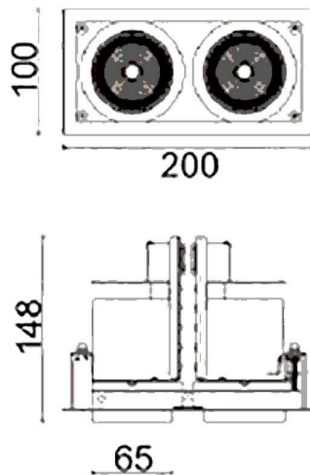

**D-TUBE2**

Lavov Downlights from the family D-TUBE2 ,power 36 W and CRI 80 with an optic 24 degrees made in Die Cast Aluminum finished in White with a real lumen output of 2800lm and an efficiency of 77,77lm/W. ON/OFF driver.

Item code	86.D011.1321.01
Product type	Indoor
Category	Downlights
Family	D-TUBE
Subfamily	D-TUBE2
Pictograms	

**Scheme**

Product	
Real power (W)	36
Real luminous flux (Lm)	2800
Luminous efficiency (Lm/W)	77.77777777777999
Beam angle (°)	24
Life time (h)	50000 h L80B10
IP	20
Electrical class insulation	Clas II
Colour	White
Control gear included	Yes
Control gear	ON/OFF
Flicker Free	Yes
Light source	LED
Type of LED	COB
Colour temperature (K)	3000
Colour consistency (SDCM)	SDCM<3
CRI	80