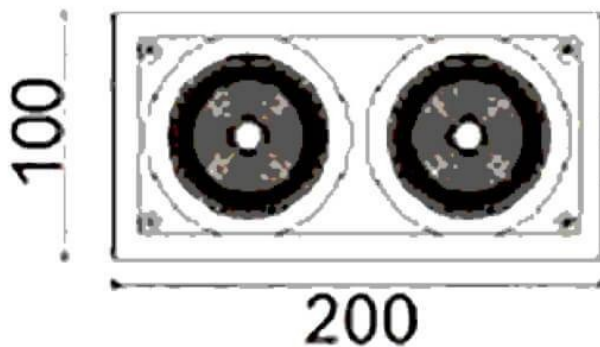

**D-TUBE2**

Lavov Downlights from the family D-TUBE2 ,power 36 W and CRI 80 with an optic 24 degrees made in Die Cast Aluminum finished in Black with a real lumen output of 2800lm and an efficiency of 77,77lm/W. ON/OFF driver.

Item code	86.D011.1321.02
Product type	Indoor
Category	Downlights
Family	D-TUBE
Subfamily	D-TUBE2
Pictograms	

**Scheme**

<b>Product</b>	
Real power (W)	36
Real luminous flux (Lm)	2800
Luminous efficiency (Lm/W)	77.77777777777999
Beam angle (°)	24
Life time (h)	50000 h L80B10
IP	20
Electrical class insulation	Clas II
Colour	Black
Control gear included	Yes
Control gear	ON/OFF
Flicker Free	Yes
Light source	LED
Type of LED	COB
Colour temperature (K)	3000
Colour consistency (SDCM)	SDCM<3
CRI	80