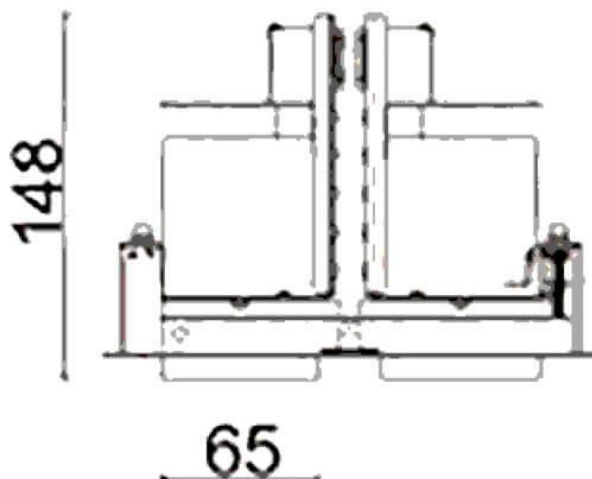

**D-TUBE2**

Lavov Downlights from the family D-TUBE2 ,power 36 W and CRI 80 with an optic 24 degrees made in Die Cast Aluminum finished in Black with a real lumen output of 2800lm and an efficiency of 77,77lm/W. ON/OFF driver.

Item code	86.D011.1321.02
Product type	Indoor
Category	Downlights
Family	D-TUBE
Subfamily	D-TUBE2
Pictograms	

**Scheme**

<b>Product</b>	
Real power (W)	36
Real luminous flux (Lm)	2800
Luminous efficiency (Lm/W)	77.77777777777999
Beam angle (°)	24
Life time (h)	50000 h L80B10
IP	20
Electrical class insulation	Clas II
Colour	Black
Control gear included	Yes
Control gear	ON/OFF
Flicker Free	Yes
Light source	LED
Type of LED	COB
Colour temperature (K)	3000
Colour consistency (SDCM)	SDCM<3
CRI	80