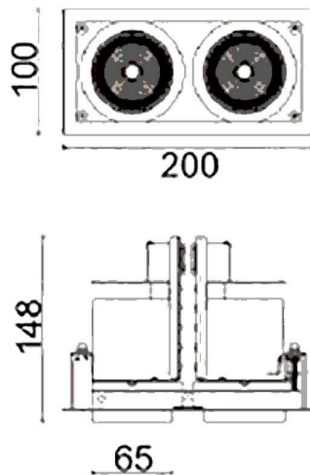

**D-TUBE2**

Lavov Downlights from the family D-TUBE2 ,power 36 W and CRI 80 with an optic 24 degrees made in Die Cast Aluminum finished in Black with a real lumen output of 2800lm and an efficiency of 77,77lm/W. ON/OFF driver.

Item code	86.D011.1321.02
Product type	Indoor
Category	Downlights
Family	D-TUBE
Subfamily	D-TUBE2
Pictograms	

Scheme

Product	
Real power (W)	36
Real luminous flux (Lm)	2800
Luminous efficiency (Lm/W)	77.77777777777999
Beam angle (°)	24
Life time (h)	50000 h L80B10
IP	20
Electrical class insulation	Clas II
Colour	Black
Control gear included	Yes
Control gear	ON/OFF
Flicker Free	Yes
Light source	LED
Type of LED	COB
Colour temperature (K)	3000
Colour consistency (SDCM)	SDCM<3
CRI	80