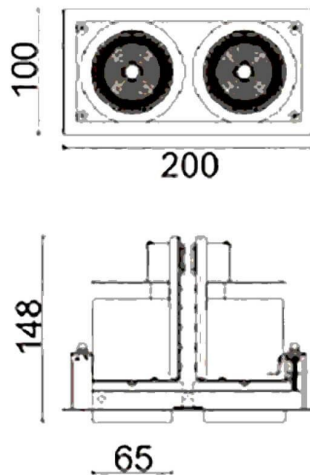

**D-TUBE2**

Lavov Downlights from the family D-TUBE2 ,power 36 W and CRI 80 with an optic 24 degrees made in Die Cast Aluminum finished in White with a real lumen output of 2800lm and an efficiency of 77,77lm/W. DALI driver.

Item code	86.D011.1323.01
Product type	Indoor
Category	Downlights
Family	D-TUBE
Subfamily	D-TUBE2
Pictograms	

**Scheme**

<b>Product</b>	
Real power (W)	36
Real luminous flux (Lm)	2800
Luminous efficiency (Lm/W)	77.77777777777999
Beam angle (°)	24
Life time (h)	50000 h L80B10
IP	20
Electrical class insulation	Clas II
Colour	White
Control gear included	Yes
Control gear	DALI
Flicker Free	Yes
Light source	LED
Type of LED	COB
Colour temperature (K)	3000
Colour consistency (SDCM)	SDCM<3
CRI	80