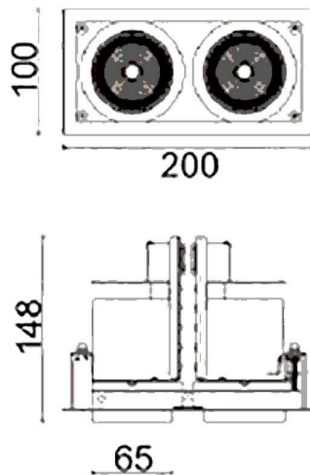

**D-TUBE2**

Lavov Downlights from the family D-TUBE2 ,power 36 W and CRI 80 with an optic 24 degrees made in Die Cast Aluminum finished in White with a real lumen output of 2800lm and an efficiency of 77,77lm/W. DALI driver.

Item code	86.D011.1323.01
Product type	Indoor
Category	Downlights
Family	D-TUBE
Subfamily	D-TUBE2
Pictograms	

Scheme

Product	
Real power (W)	36
Real luminous flux (Lm)	2800
Luminous efficiency (Lm/W)	77.77777777777999
Beam angle (°)	24
Life time (h)	50000 h L80B10
IP	20
Electrical class insulation	Clas II
Colour	White
Control gear included	Yes
Control gear	DALI
Flicker Free	Yes
Light source	LED
Type of LED	COB
Colour temperature (K)	3000
Colour consistency (SDCM)	SDCM<3
CRI	80