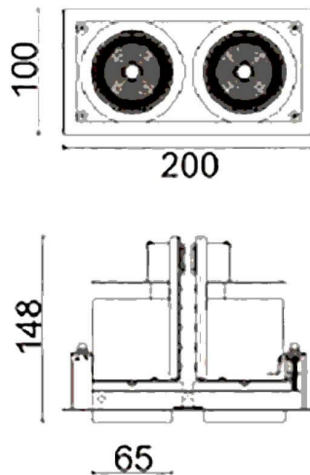

D-TUBE2

Lavov Downlights from the family D-TUBE2 ,power 36 W and CRI 80 with an optic 24 degrees made in Die Cast Aluminum finished in Black with a real lumen output of 2800lm and an efficiency of 77,77lm/W. DALI driver.

Item code	86.D011.1323.02
Product type	Indoor
Category	Downlights
Family	D-TUBE
Subfamily	D-TUBE2
Pictograms	

Scheme

Product	
Real power (W)	36
Real luminous flux (Lm)	2800
Luminous efficiency (Lm/W)	77.77777777777999
Beam angle (°)	24
Life time (h)	50000 h L80B10
IP	20
Electrical class insulation	Clas II
Colour	Black
Control gear included	Yes
Control gear	DALI
Flicker Free	Yes
Light source	LED
Type of LED	COB
Colour temperature (K)	3000
Colour consistency (SDCM)	SDCM<3
CRI	80