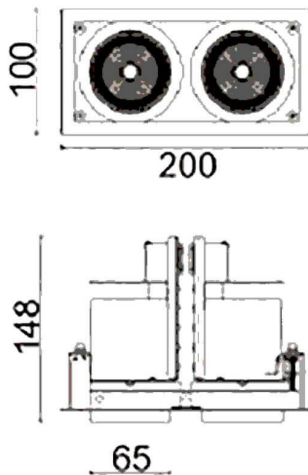

D-TUBE2

Lavov Downlights from the family D-TUBE2 ,power 36 W and CRI 80 with an optic 24 degrees made in Die Cast Aluminum finished in Black with a real lumen output of 2800lm and an efficiency of 77,77lm/W. DALI driver.

Item code	86.D011.1323.02
Product type	Indoor
Category	Downlights
Family	D-TUBE
Subfamily	D-TUBE2
Pictograms	

Scheme

Product	
Real power (W)	36
Real luminous flux (Lm)	2800
Luminous efficiency (Lm/W)	77.77777777777999
Beam angle (°)	24
Life time (h)	50000 h L80B10
IP	20
Electrical class insulation	Clas II
Colour	Black
Control gear included	Yes
Control gear	DALI
Flicker Free	Yes
Light source	LED
Type of LED	COB
Colour temperature (K)	3000
Colour consistency (SDCM)	SDCM<3
CRI	80