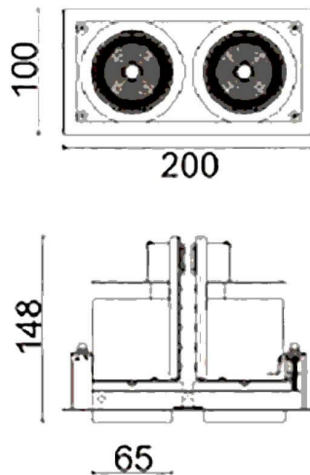

**D-TUBE2**

Lavov Downlights from the family D-TUBE2 ,power 36 W and CRI 80 with an optic 24 degrees made in Die Cast Aluminum finished in Black with a real lumen output of 2800lm and an efficiency of 77,77lm/W. DALI driver.

Item code	86.D011.1323.02
Product type	Indoor
Category	Downlights
Family	D-TUBE
Subfamily	D-TUBE2
Pictograms	

Scheme

Product	
Real power (W)	36
Real luminous flux (Lm)	2800
Luminous efficiency (Lm/W)	77.77777777777999
Beam angle (°)	24
Life time (h)	50000 h L80B10
IP	20
Electrical class insulation	Clas II
Colour	Black
Control gear included	Yes
Control gear	DALI
Flicker Free	Yes
Light source	LED
Type of LED	COB
Colour temperature (K)	3000
Colour consistency (SDCM)	SDCM<3
CRI	80