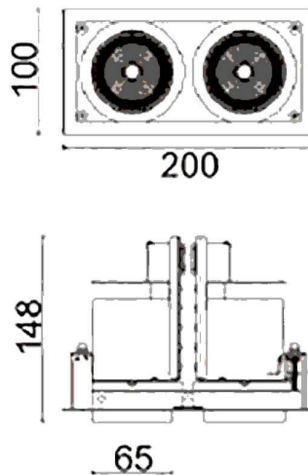

**D-TUBE2**

Lavov Downlights from the family D-TUBE2 ,power 36 W and CRI 80 with an optic 40 degrees made in Die Cast Aluminum finished in White with a real lumen output of 2800lm and an efficiency of 77,77lm/W. ON/OFF driver.

Item code	86.D011.1331.01
Product type	Indoor
Category	Downlights
Family	D-TUBE
Subfamily	D-TUBE2
Pictograms	

Scheme

Product	
Real power (W)	36
Real luminous flux (Lm)	2800
Luminous efficiency (Lm/W)	77.77777777777999
Beam angle (°)	40
Life time (h)	50000 h L80B10
IP	20
Electrical class insulation	Clas II
Colour	White
Control gear included	Yes
Control gear	ON/OFF
Flicker Free	Yes
Light source	LED
Type of LED	COB
Colour temperature (K)	3000
Colour consistency (SDCM)	SDCM<3
CRI	80