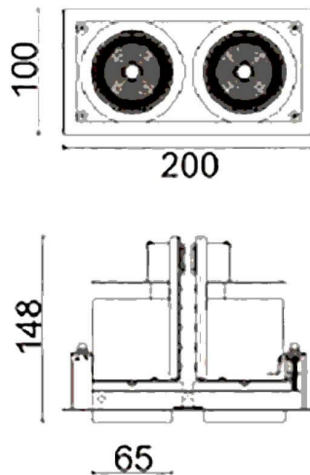

**D-TUBE2**

Lavov Downlights from the family D-TUBE2 ,power 36 W and CRI 80 with an optic 40 degrees made in Die Cast Aluminum finished in Black with a real lumen output of 2800lm and an efficiency of 77,77lm/W. ON/OFF driver.

Item code	86.D011.1331.02
Product type	Indoor
Category	Downlights
Family	D-TUBE
Subfamily	D-TUBE2
Pictograms	

Scheme

Product	
Real power (W)	36
Real luminous flux (Lm)	2800
Luminous efficiency (Lm/W)	77.77777777777999
Beam angle (°)	40
Life time (h)	50000 h L80B10
IP	20
Electrical class insulation	Clas II
Colour	Black
Control gear included	Yes
Control gear	ON/OFF
Flicker Free	Yes
Light source	LED
Type of LED	COB
Colour temperature (K)	3000
Colour consistency (SDCM)	SDCM<3
CRI	80