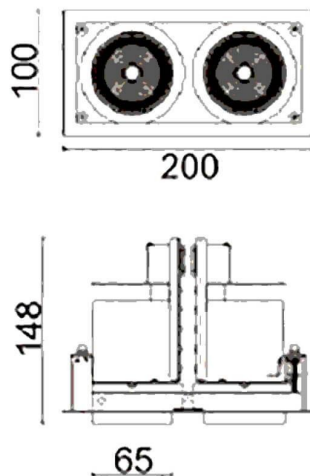

**D-TUBE2**

Lavov Downlights from the family D-TUBE2 ,power 36 W and CRI 80 with an optic 40 degrees made in Die Cast Aluminum finished in White with a real lumen output of 2800lm and an efficiency of 77,77lm/W. DALI driver.

Item code	86.D011.1333.01
Product type	Indoor
Category	Downlights
Family	D-TUBE
Subfamily	D-TUBE2
Pictograms	

Scheme

Product	
Real power (W)	36
Real luminous flux (Lm)	2800
Luminous efficiency (Lm/W)	77.77777777777999
Beam angle (°)	40
Life time (h)	50000 h L80B10
IP	20
Electrical class insulation	Clas II
Colour	White
Control gear included	Yes
Control gear	DALI
Flicker Free	Yes
Light source	LED
Type of LED	COB
Colour temperature (K)	3000
Colour consistency (SDCM)	SDCM<3
CRI	80