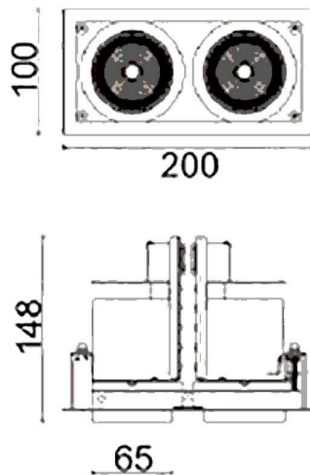

**D-TUBE2**

Lavov Downlights from the family D-TUBE2 ,power 36 W and CRI 80 with an optic 40 degrees made in Die Cast Aluminum finished in White with a real lumen output of 2800lm and an efficiency of 77,77lm/W. DALI driver.

Item code	86.D011.1333.01
Product type	Indoor
Category	Downlights
Family	D-TUBE
Subfamily	D-TUBE2
Pictograms	

Scheme

Product	
Real power (W)	36
Real luminous flux (Lm)	2800
Luminous efficiency (Lm/W)	77.77777777777999
Beam angle (°)	40
Life time (h)	50000 h L80B10
IP	20
Electrical class insulation	Clas II
Colour	White
Control gear included	Yes
Control gear	DALI
Flicker Free	Yes
Light source	LED
Type of LED	COB
Colour temperature (K)	3000
Colour consistency (SDCM)	SDCM<3
CRI	80