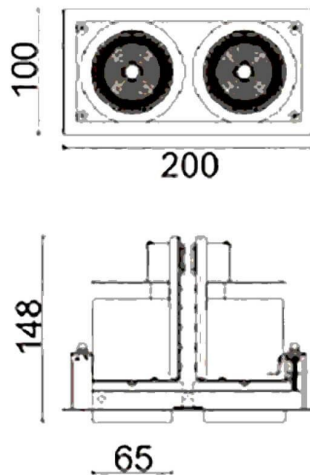

D-TUBE2

Lavov Downlights from the family D-TUBE2 ,power 36 W and CRI 80 with an optic 12 degrees made in Die Cast Aluminum finished in White with a real lumen output of 2860lm and an efficiency of 79,44lm/W. ON/OFF driver.

Item code	86.D011.1411.01
Product type	Indoor
Category	Downlights
Family	D-TUBE
Subfamily	D-TUBE2
Pictograms	

Scheme

Product	
Real power (W)	36
Real luminous flux (Lm)	2860
Luminous efficiency (Lm/W)	79.444444444444002
Beam angle (°)	12
Life time (h)	50000 h L80B10
IP	20
Electrical class insulation	Clas II
Colour	White
Control gear included	Yes
Control gear	ON/OFF
Flicker Free	Yes
Light source	LED
Type of LED	COB
Colour temperature (K)	4000
Colour consistency (SDCM)	SDCM<3
CRI	80