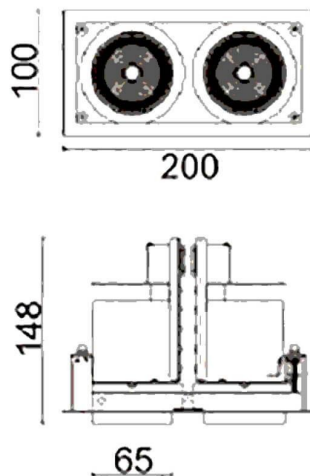

**D-TUBE2**

Lavov Downlights from the family D-TUBE2 ,power 36 W and CRI 80 with an optic 12 degrees made in Die Cast Aluminum finished in White with a real lumen output of 2860lm and an efficiency of 79,44lm/W. ON/OFF driver.

Item code	86.D011.1411.01
Product type	Indoor
Category	Downlights
Family	D-TUBE
Subfamily	D-TUBE2
Pictograms	

Scheme

Product	
Real power (W)	36
Real luminous flux (Lm)	2860
Luminous efficiency (Lm/W)	79.444444444444002
Beam angle (°)	12
Life time (h)	50000 h L80B10
IP	20
Electrical class insulation	Clas II
Colour	White
Control gear included	Yes
Control gear	ON/OFF
Flicker Free	Yes
Light source	LED
Type of LED	COB
Colour temperature (K)	4000
Colour consistency (SDCM)	SDCM<3
CRI	80