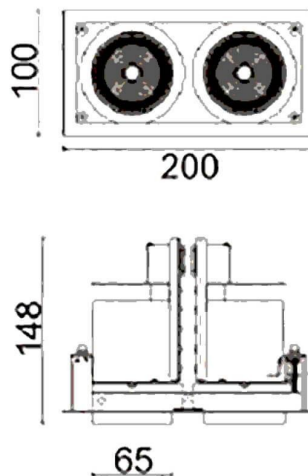

**D-TUBE2**

Lavov Downlights from the family D-TUBE2 ,power 36 W and CRI 80 with an optic 12 degrees made in Die Cast Aluminum finished in Black with a real lumen output of 2860lm and an efficiency of 79,44lm/W. ON/OFF driver.

Item code	86.D011.1411.02
Product type	Indoor
Category	Downlights
Family	D-TUBE
Subfamily	D-TUBE2
Pictograms	

Scheme

Product	
Real power (W)	36
Real luminous flux (Lm)	2860
Luminous efficiency (Lm/W)	79.444444444444002
Beam angle (°)	12
Life time (h)	50000 h L80B10
IP	20
Electrical class insulation	Clas II
Colour	Black
Control gear included	Yes
Control gear	ON/OFF
Flicker Free	Yes
Light source	LED
Type of LED	COB
Colour temperature (K)	4000
Colour consistency (SDCM)	SDCM<3
CRI	80