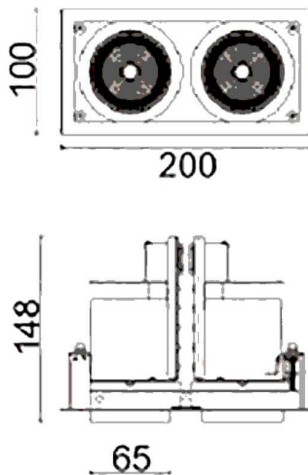

**D-TUBE2**

Lavov Downlights from the family D-TUBE2 ,power 36 W and CRI 80 with an optic 12 degrees made in Die Cast Aluminum finished in Black with a real lumen output of 2860lm and an efficiency of 79,44lm/W. ON/OFF driver.

Item code	86.D011.1411.02
Product type	Indoor
Category	Downlights
Family	D-TUBE
Subfamily	D-TUBE2
Pictograms	

Scheme

Product	
Real power (W)	36
Real luminous flux (Lm)	2860
Luminous efficiency (Lm/W)	79.444444444444002
Beam angle (°)	12
Life time (h)	50000 h L80B10
IP	20
Electrical class insulation	Clas II
Colour	Black
Control gear included	Yes
Control gear	ON/OFF
Flicker Free	Yes
Light source	LED
Type of LED	COB
Colour temperature (K)	4000
Colour consistency (SDCM)	SDCM<3
CRI	80