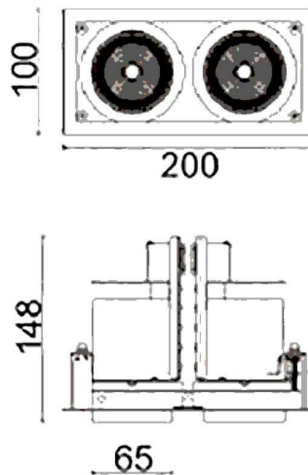

D-TUBE2

Lavov Downlights from the family D-TUBE2 ,power 36 W and CRI 80 with an optic 12 degrees made in Die Cast Aluminum finished in White with a real lumen output of 2860lm and an efficiency of 79,44lm/W. DALI driver.

Item code	86.D011.1413.01
Product type	Indoor
Category	Downlights
Family	D-TUBE
Subfamily	D-TUBE2
Pictograms	

Scheme

Product	
Real power (W)	36
Real luminous flux (Lm)	2860
Luminous efficiency (Lm/W)	79.444444444444002
Beam angle (°)	12
Life time (h)	50000 h L80B10
IP	20
Electrical class insulation	Clas II
Colour	White
Control gear included	Yes
Control gear	DALI
Flicker Free	Yes
Light source	LED
Type of LED	COB
Colour temperature (K)	4000
Colour consistency (SDCM)	SDCM<3
CRI	80