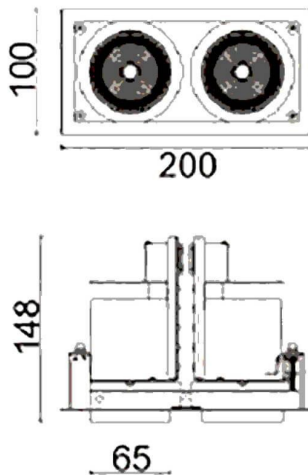

**D-TUBE2**

Lavov Downlights from the family D-TUBE2 ,power 36 W and CRI 80 with an optic 24 degrees made in Die Cast Aluminum finished in White with a real lumen output of 2860lm and an efficiency of 79,44lm/W. ON/OFF driver.

Item code	86.D011.1421.01
Product type	Indoor
Category	Downlights
Family	D-TUBE
Subfamily	D-TUBE2
Pictograms	

Scheme

Product	
Real power (W)	36
Real luminous flux (Lm)	2860
Luminous efficiency (Lm/W)	79.444444444444002
Beam angle (°)	24
Life time (h)	50000 h L80B10
IP	20
Electrical class insulation	Clas II
Colour	White
Control gear included	Yes
Control gear	ON/OFF
Flicker Free	Yes
Light source	LED
Type of LED	COB
Colour temperature (K)	4000
Colour consistency (SDCM)	SDCM<3
CRI	80