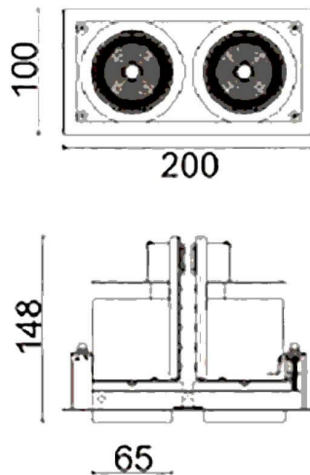

**D-TUBE2**

Lavov Downlights from the family D-TUBE2 ,power 36 W and CRI 80 with an optic 24 degrees made in Die Cast Aluminum finished in White with a real lumen output of 2860lm and an efficiency of 79,44lm/W. ON/OFF driver.

Item code	86.D011.1421.01
Product type	Indoor
Category	Downlights
Family	D-TUBE
Subfamily	D-TUBE2
Pictograms	

Scheme

Product	
Real power (W)	36
Real luminous flux (Lm)	2860
Luminous efficiency (Lm/W)	79.444444444444002
Beam angle (°)	24
Life time (h)	50000 h L80B10
IP	20
Electrical class insulation	Clas II
Colour	White
Control gear included	Yes
Control gear	ON/OFF
Flicker Free	Yes
Light source	LED
Type of LED	COB
Colour temperature (K)	4000
Colour consistency (SDCM)	SDCM<3
CRI	80