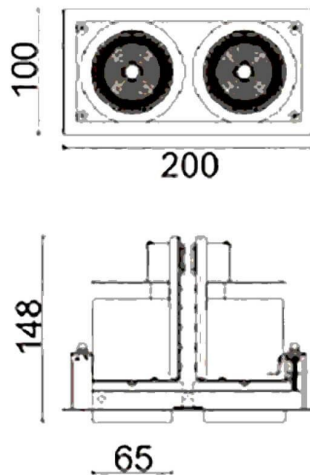

**D-TUBE2**

Lavov Downlights from the family D-TUBE2 ,power 36 W and CRI 80 with an optic 24 degrees made in Die Cast Aluminum finished in Black with a real lumen output of 2860lm and an efficiency of 79,44lm/W. ON/OFF driver.

Item code	86.D011.1421.02
Product type	Indoor
Category	Downlights
Family	D-TUBE
Subfamily	D-TUBE2
Pictograms	

Scheme

Product	
Real power (W)	36
Real luminous flux (Lm)	2860
Luminous efficiency (Lm/W)	79.444444444444002
Beam angle (°)	24
Life time (h)	50000 h L80B10
IP	20
Electrical class insulation	Clas II
Colour	Black
Control gear included	Yes
Control gear	ON/OFF
Flicker Free	Yes
Light source	LED
Type of LED	COB
Colour temperature (K)	4000
Colour consistency (SDCM)	SDCM<3
CRI	80