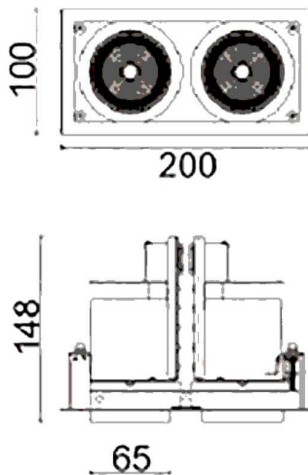

D-TUBE2

Lavov Downlights from the family D-TUBE2 ,power 36 W and CRI 80 with an optic 24 degrees made in Die Cast Aluminum finished in Black with a real lumen output of 2860lm and an efficiency of 79,44lm/W. ON/OFF driver.

Item code	86.D011.1421.02
Product type	Indoor
Category	Downlights
Family	D-TUBE
Subfamily	D-TUBE2
Pictograms	

Scheme

Product	
Real power (W)	36
Real luminous flux (Lm)	2860
Luminous efficiency (Lm/W)	79.444444444444002
Beam angle (°)	24
Life time (h)	50000 h L80B10
IP	20
Electrical class insulation	Clas II
Colour	Black
Control gear included	Yes
Control gear	ON/OFF
Flicker Free	Yes
Light source	LED
Type of LED	COB
Colour temperature (K)	4000
Colour consistency (SDCM)	SDCM<3
CRI	80