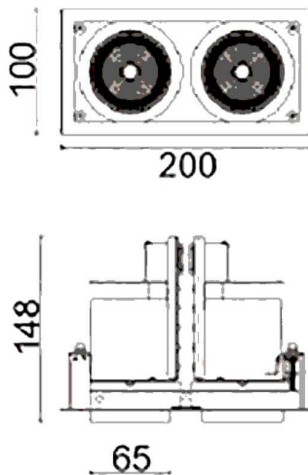

### D-TUBE2

Lavov Downlights from the family D-TUBE2 ,power 36 W and CRI 80 with an optic 24 degrees made in Die Cast Aluminum finished in Black with a real lumen output of 2860lm and an efficiency of 79,44lm/W. ON/OFF driver.

Item code	86.D011.1421.02
Product type	Indoor
Category	Downlights
Family	D-TUBE
Subfamily	D-TUBE2
Pictograms	

### Scheme

Product	
Real power (W)	36
Real luminous flux (Lm)	2860
Luminous efficiency (Lm/W)	79.444444444444002
Beam angle (°)	24
Life time (h)	50000 h L80B10
IP	20
Electrical class insulation	Clas II
Colour	Black
Control gear included	Yes
Control gear	ON/OFF
Flicker Free	Yes
Light source	LED
Type of LED	COB
Colour temperature (K)	4000
Colour consistency (SDCM)	SDCM<3
CRI	80