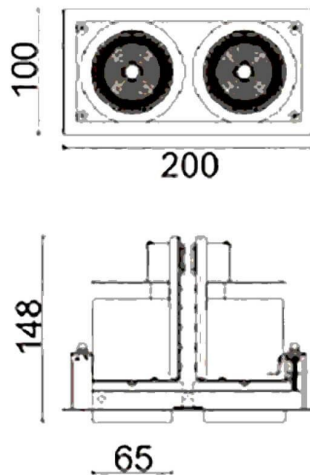

### D-TUBE2

Lavov Downlights from the family D-TUBE2 ,power 36 W and CRI 80 with an optic 24 degrees made in Die Cast Aluminum finished in White with a real lumen output of 2860lm and an efficiency of 79,44lm/W. DALI driver.

|                     |                        |
|---------------------|------------------------|
| <b>Item code</b>    | <b>86.D011.1423.01</b> |
| <b>Product type</b> | <b>Indoor</b>          |
| <b>Category</b>     | <b>Downlights</b>      |
| <b>Family</b>       | <b>D-TUBE</b>          |
| <b>Subfamily</b>    | <b>D-TUBE2</b>         |
| <b>Pictograms</b>   |                        |

### Scheme

|                                    |                           |
|------------------------------------|---------------------------|
| <b>Product</b>                     |                           |
| <b>Real power (W)</b>              | <b>36</b>                 |
| <b>Real luminous flux (Lm)</b>     | <b>2860</b>               |
| <b>Luminous efficiency (Lm/W)</b>  | <b>79.444444444444002</b> |
| <b>Beam angle (°)</b>              | <b>24</b>                 |
| <b>Life time (h)</b>               | <b>50000 h L80B10</b>     |
| <b>IP</b>                          | <b>20</b>                 |
| <b>Electrical class insulation</b> | <b>Clas II</b>            |
| <b>Colour</b>                      | <b>White</b>              |
| <b>Control gear included</b>       | <b>Yes</b>                |
| <b>Control gear</b>                | <b>DALI</b>               |
| <b>Flicker Free</b>                | <b>Yes</b>                |
| <b>Light source</b>                | <b>LED</b>                |
| <b>Type of LED</b>                 | <b>COB</b>                |
| <b>Colour temperature (K)</b>      | <b>4000</b>               |
| <b>Colour consistency (SDCM)</b>   | <b>SDCM&lt;3</b>          |
| <b>CRI</b>                         | <b>80</b>                 |