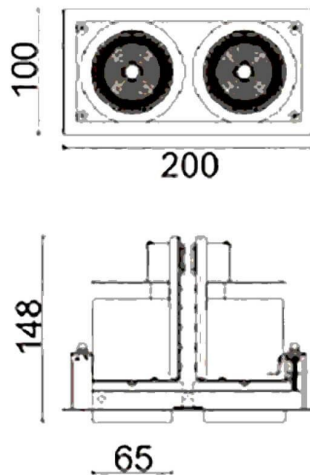

**D-TUBE2**

Lavov Downlights from the family D-TUBE2 ,power 36 W and CRI 80 with an optic 24 degrees made in Die Cast Aluminum finished in White with a real lumen output of 2860lm and an efficiency of 79,44lm/W. DALI driver.

Item code	86.D011.1423.01
Product type	Indoor
Category	Downlights
Family	D-TUBE
Subfamily	D-TUBE2
Pictograms	

Scheme

Product	
Real power (W)	36
Real luminous flux (Lm)	2860
Luminous efficiency (Lm/W)	79.444444444444002
Beam angle (°)	24
Life time (h)	50000 h L80B10
IP	20
Electrical class insulation	Clas II
Colour	White
Control gear included	Yes
Control gear	DALI
Flicker Free	Yes
Light source	LED
Type of LED	COB
Colour temperature (K)	4000
Colour consistency (SDCM)	SDCM<3
CRI	80