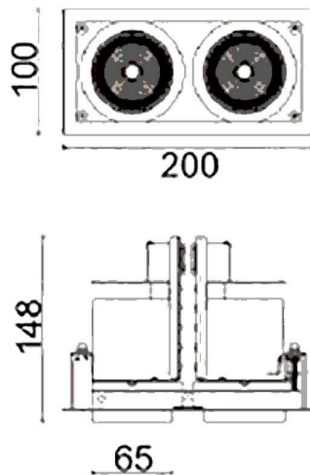

**D-TUBE2**

Lavov Downlights from the family D-TUBE2 ,power 36 W and CRI 80 with an optic 24 degrees made in Die Cast Aluminum finished in Black with a real lumen output of 2860lm and an efficiency of 79,44lm/W. DALI driver.

Item code	86.D011.1423.02
Product type	Indoor
Category	Downlights
Family	D-TUBE
Subfamily	D-TUBE2
Pictograms	

Scheme

Product	
Real power (W)	36
Real luminous flux (Lm)	2860
Luminous efficiency (Lm/W)	79.444444444444002
Beam angle (°)	24
Life time (h)	50000 h L80B10
IP	20
Electrical class insulation	Clas II
Colour	Black
Control gear included	Yes
Control gear	DALI
Flicker Free	Yes
Light source	LED
Type of LED	COB
Colour temperature (K)	4000
Colour consistency (SDCM)	SDCM<3
CRI	80