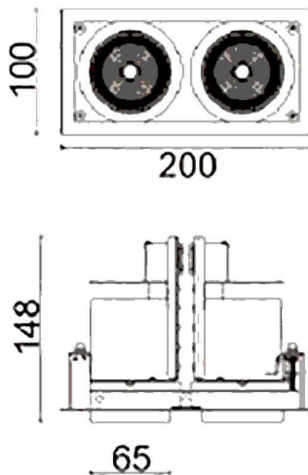

**D-TUBE2**

Lavov Downlights from the family D-TUBE2 ,power 36 W and CRI 80 with an optic 40 degrees made in Die Cast Aluminum finished in White with a real lumen output of 2860lm and an efficiency of 79,44lm/W. ON/OFF driver.

Item code	86.D011.1431.01
Product type	Indoor
Category	Downlights
Family	D-TUBE
Subfamily	D-TUBE2
Pictograms	

Scheme

Product	
Real power (W)	36
Real luminous flux (Lm)	2860
Luminous efficiency (Lm/W)	79.444444444444002
Beam angle (°)	40
Life time (h)	50000 h L80B10
IP	20
Electrical class insulation	Clas II
Colour	White
Control gear included	Yes
Control gear	ON/OFF
Flicker Free	Yes
Light source	LED
Type of LED	COB
Colour temperature (K)	4000
Colour consistency (SDCM)	SDCM<3
CRI	80