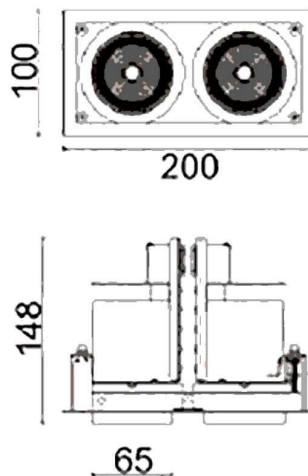

**D-TUBE2**

Lavov Downlights from the family D-TUBE2 ,power 36 W and CRI 80 with an optic 40 degrees made in Die Cast Aluminum finished in White with a real lumen output of 2860lm and an efficiency of 79,44lm/W. ON/OFF driver.

Item code	86.D011.1431.01
Product type	Indoor
Category	Downlights
Family	D-TUBE
Subfamily	D-TUBE2
Pictograms	

Scheme

Product	
Real power (W)	36
Real luminous flux (Lm)	2860
Luminous efficiency (Lm/W)	79.444444444444002
Beam angle (°)	40
Life time (h)	50000 h L80B10
IP	20
Electrical class insulation	Clas II
Colour	White
Control gear included	Yes
Control gear	ON/OFF
Flicker Free	Yes
Light source	LED
Type of LED	COB
Colour temperature (K)	4000
Colour consistency (SDCM)	SDCM<3
CRI	80