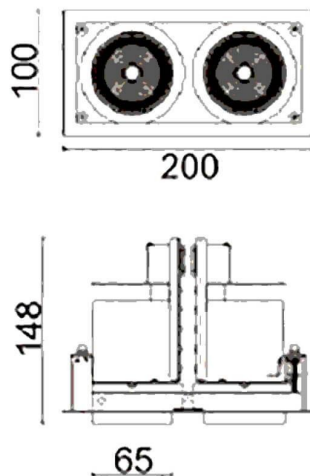

**D-TUBE2**

Lavov Downlights from the family D-TUBE2 ,power 36 W and CRI 80 with an optic 40 degrees made in Die Cast Aluminum finished in Black with a real lumen output of 2860lm and an efficiency of 79,44lm/W. ON/OFF driver.

Item code	86.D011.1431.02
Product type	Indoor
Category	Downlights
Family	D-TUBE
Subfamily	D-TUBE2
Pictograms	

Scheme

Product	
Real power (W)	36
Real luminous flux (Lm)	2860
Luminous efficiency (Lm/W)	79.444444444444002
Beam angle (°)	40
Life time (h)	50000 h L80B10
IP	20
Electrical class insulation	Clas II
Colour	Black
Control gear included	Yes
Control gear	ON/OFF
Flicker Free	Yes
Light source	LED
Type of LED	COB
Colour temperature (K)	4000
Colour consistency (SDCM)	SDCM<3
CRI	80