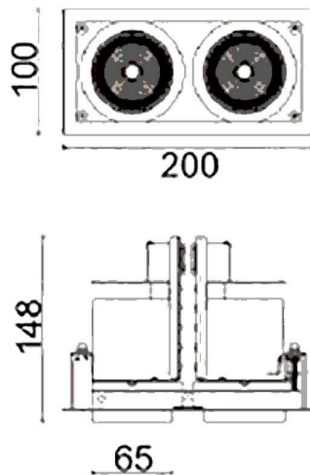

**D-TUBE2**

Lavov Downlights from the family D-TUBE2 ,power 36 W and CRI 80 with an optic 40 degrees made in Die Cast Aluminum finished in White with a real lumen output of 2860lm and an efficiency of 79,44lm/W. DALI driver.

Item code	86.D011.1433.01
Product type	Indoor
Category	Downlights
Family	D-TUBE
Subfamily	D-TUBE2
Pictograms	

Scheme

Product	
Real power (W)	36
Real luminous flux (Lm)	2860
Luminous efficiency (Lm/W)	79.444444444444002
Beam angle (°)	40
Life time (h)	50000 h L80B10
IP	20
Electrical class insulation	Clas II
Colour	White
Control gear included	Yes
Control gear	DALI
Flicker Free	Yes
Light source	LED
Type of LED	COB
Colour temperature (K)	4000
Colour consistency (SDCM)	SDCM<3
CRI	80