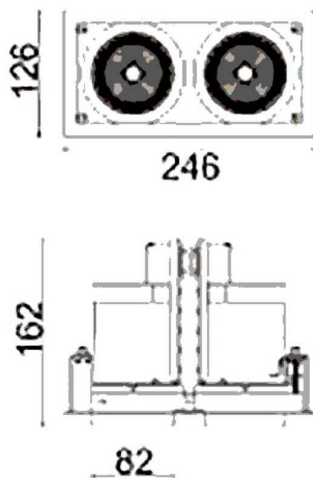

D-TUBE2

Lavov Downlights from the family D-TUBE2 ,power 60 W and CRI 80 with an optic 24 degrees made in Die Cast Aluminum finished in White with a real lumen output of 4860lm and an efficiency of 81lm/W. ON/OFF driver.

Item code	86.D011.2321.01
Product type	Indoor
Category	Downlights
Family	D-TUBE
Subfamily	D-TUBE2
Pictograms	

Scheme

Product	
Real power (W)	60
Real luminous flux (Lm)	4860
Luminous efficiency (Lm/W)	81
Beam angle (°)	24
Life time (h)	50000 h L80B10
IP	20
Electrical class insulation	Clas II
Colour	White
Control gear included	Yes
Control gear	ON/OFF
Flicker Free	Yes
Light source	LED
Type of LED	COB
Colour temperature (K)	3000
Colour consistency (SDCM)	SDCM<3
CRI	80