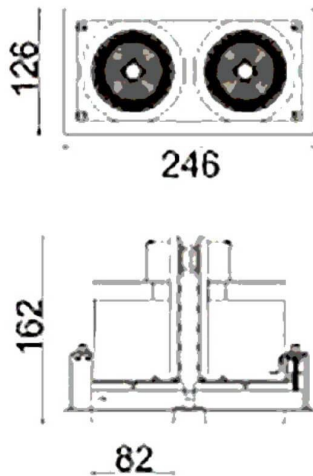

**D-TUBE2**

Lavov Downlights from the family D-TUBE2 ,power 60 W and CRI 80 with an optic 24 degrees made in Die Cast Aluminum finished in White with a real lumen output of 4860lm and an efficiency of 81lm/W. DALI driver.

Item code	86.D011.2323.01
Product type	Indoor
Category	Downlights
Family	D-TUBE
Subfamily	D-TUBE2
Pictograms	

Scheme

Product	
Real power (W)	60
Real luminous flux (Lm)	4860
Luminous efficiency (Lm/W)	81
Beam angle (°)	24
Life time (h)	50000 h L80B10
IP	20
Electrical class insulation	Clas II
Colour	White
Control gear included	Yes
Control gear	DALI
Flicker Free	Yes
Light source	LED
Type of LED	COB
Colour temperature (K)	3000
Colour consistency (SDCM)	SDCM<3
CRI	80